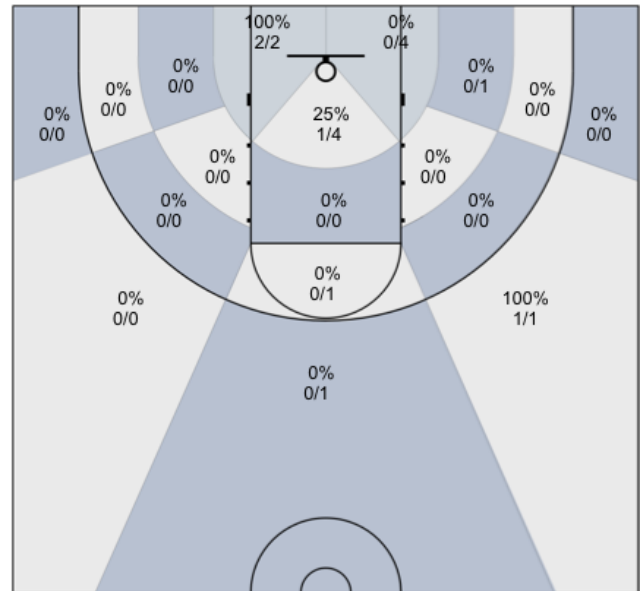

Shot Zones (Zone Performance) Report

Monty (Home) 50, Windsor Jaguars (Away) 48, 1/9/20

All Players: 28% (14/50)

Ruybalid: 25% (2/8)

Boyle: 12% (1/8)

Jernigan: 29% (4/14)

McBratney: 50% (5/10)

Mendoza: 22% (2/9)

Coolidge: 0% (0/1)

Beeler: 0% (0/0)

Daniel: 0% (0/0)

Evans: 0% (0/0)

Lane: 0% (0/0)

Sanders: 0% (0/0)

Avila: 0% (0/0)

Nagle: 0% (0/0)