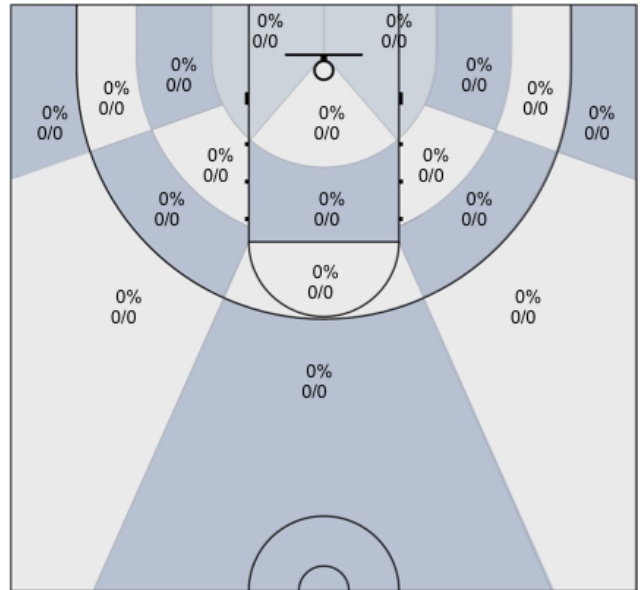

Coolidge: 0% (0/1)

Beeler: 0% (0/0)

Daniel: 0% (0/0)

Evans: 0% (0/0)

Lane: 0% (0/0)

Sanders: 0% (0/0)

Avila: 0% (0/0)

Nagle: 0% (0/0)