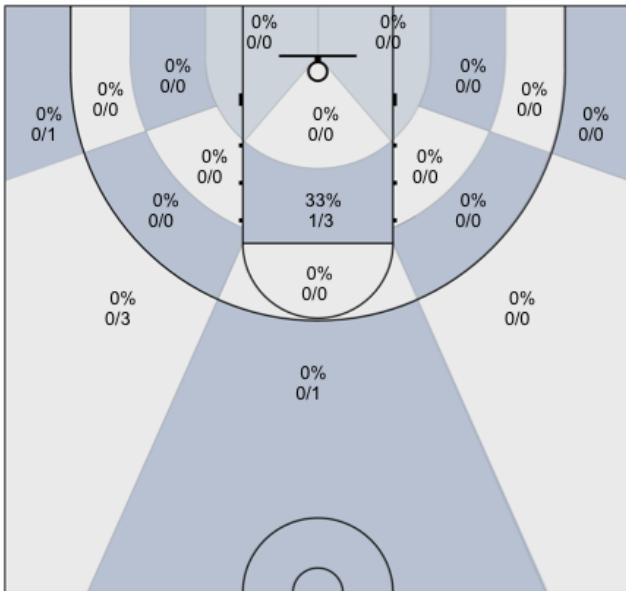

Shot Zones (Zone Performance) Report

Monty (Home) 50, Windsor Jaguars (Away) 48, 1/9/20

All Players: 28% (14/50)

Ruybalid: 25% (2/8)

Boyle: 12% (1/8)

Jernigan: 29% (4/14)

McBratney: 50% (5/10)

Mendoza: 22% (2/9)

Coolidge: 0% (0/1)

Beeler: 0% (0/0)

Daniel: 0% (0/0)

Evans: 0% (0/0)

Lane: 0% (0/0)

Sanders: 0% (0/0)

Avila: 0% (0/0)

Nagle: 0% (0/0)