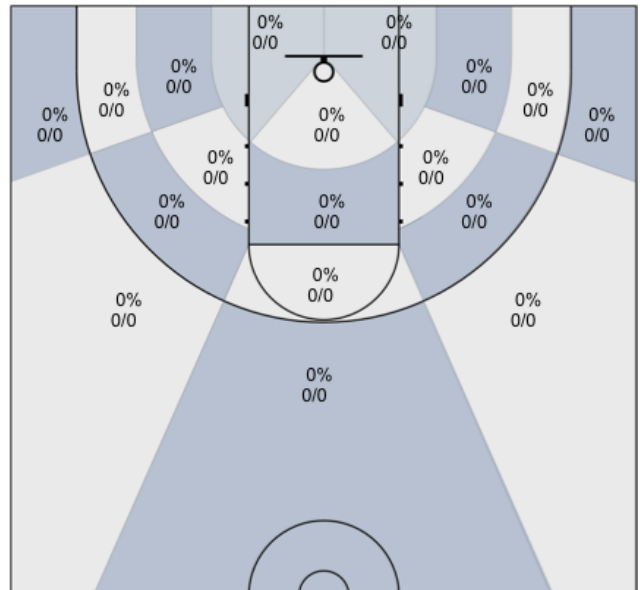

Coolidge: 0% (0/1)

Beeler: 0% (0/0)

Daniel: 0% (0/0)

Evans: 0% (0/0)

Lane: 0% (0/0)

Sanders: 0% (0/0)

Avila: 0% (0/0)

Nagle: 0% (0/0)