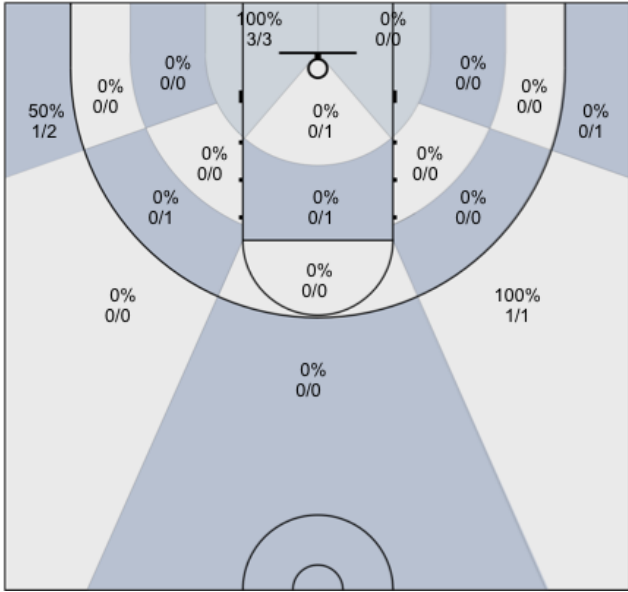

Shot Zones (Zone Performance) Report

Monty (Home) 50, Windsor Jaguars (Away) 48, 1/9/20

All Players: 28% (14/50)

Ruybalid: 25% (2/8)

Boyle: 12% (1/8)

Jernigan: 29% (4/14)

McBratney: 50% (5/10)

Mendoza: 22% (2/9)