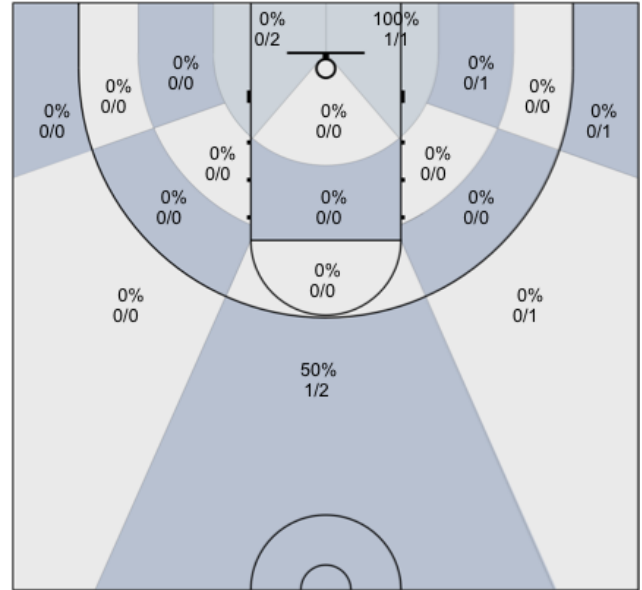

Shot Zones (Zone Performance) Report

Monty (Home) 50, Windsor Jaguars (Away) 48, 1/9/20

All Players: 28% (14/50)

Ruybalid: 25% (2/8)

Boyle: 12% (1/8)

Jernigan: 29% (4/14)

McBratney: 50% (5/10)

Mendoza: 22% (2/9)

Coolidge: 0% (0/1)

Beeler: 0% (0/0)

Daniel: 0% (0/0)

Evans: 0% (0/0)

Lane: 0% (0/0)

Sanders: 0% (0/0)

Avila: 0% (0/0)

Nagle: 0% (0/0)