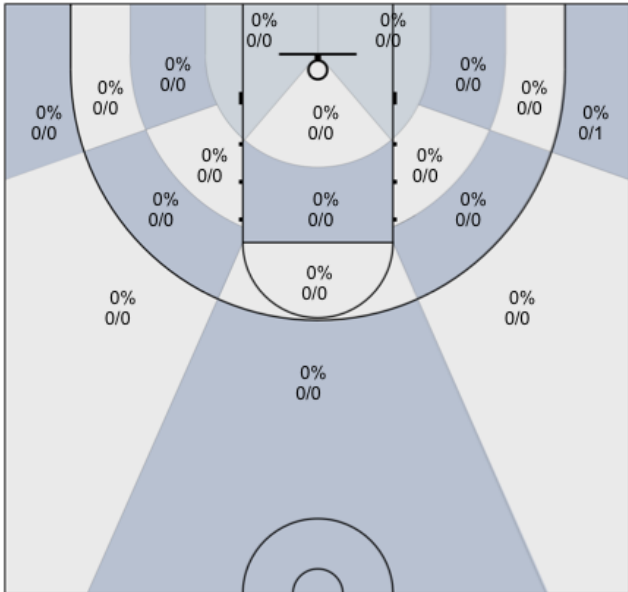

Shot Zones (Zone Performance) Report

Monty (Home) 50, Windsor Jaguars (Away) 48, 1/9/20

All Players: 28% (14/50)

Ruybalid: 25% (2/8)

Boyle: 12% (1/8)

Jernigan: 29% (4/14)

McBratney: 50% (5/10)

Mendoza: 22% (2/9)

Coolidge: 0% (0/1)

Beeler: 0% (0/0)

Daniel: 0% (0/0)

Evans: 0% (0/0)

Lane: 0% (0/0)

Sanders: 0% (0/0)

Avila: 0% (0/0)

Nagle: 0% (0/0)