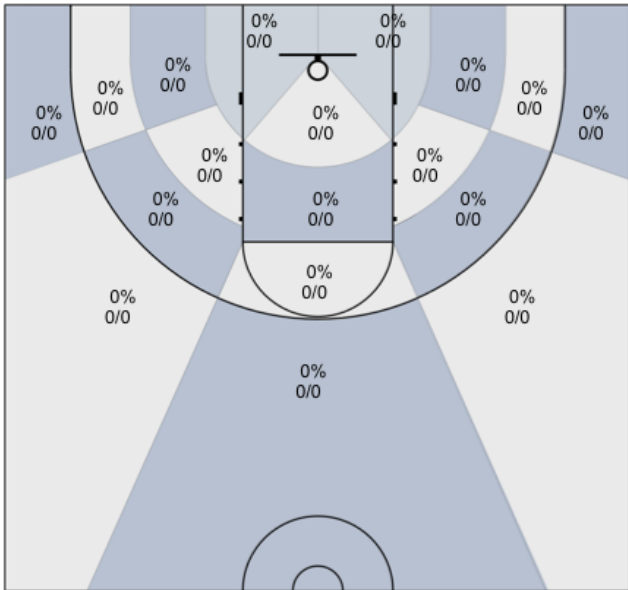

Shot Zones (Zone Performance) Report

Monty (Home) 50, Windsor Jaguars (Away) 48, 1/9/20

All Players: 28% (14/50)

Ruybalid: 25% (2/8)

Boyle: 12% (1/8)

Jernigan: 29% (4/14)

McBratney: 50% (5/10)

Mendoza: 22% (2/9)

Coolidge: 0% (0/1)

Beeler: 0% (0/0)

Daniel: 0% (0/0)

Evans: 0% (0/0)

Lane: 0% (0/0)

Sanders: 0% (0/0)

Avila: 0% (0/0)

Nagle: 0% (0/0)