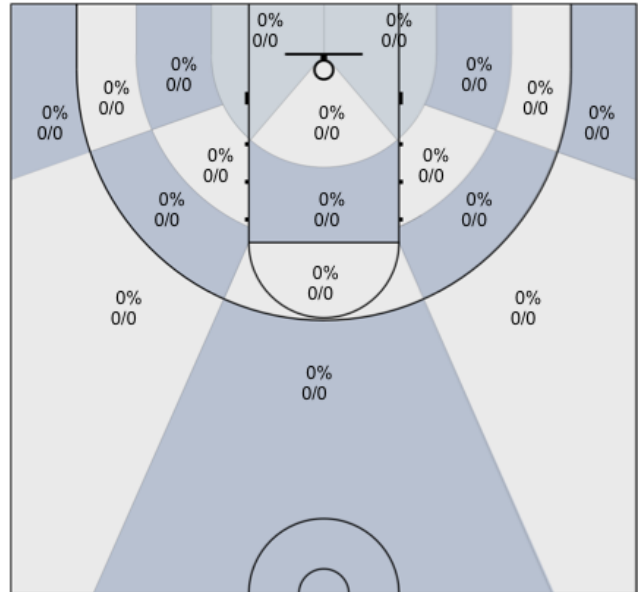

Shot Zones (Zone Performance) Report

Monty (Home) 50, Windsor Jaguars (Away) 48, 1/9/20

All Players: 28% (14/50)

Ruybalid: 25% (2/8)

Boyle: 12% (1/8)

Jernigan: 29% (4/14)

McBratney: 50% (5/10)

Mendoza: 22% (2/9)

Coolidge: 0% (0/1)

Beeler: 0% (0/0)

Daniel: 0% (0/0)

Evans: 0% (0/0)

Lane: 0% (0/0)

Sanders: 0% (0/0)

Avila: 0% (0/0)

Nagle: 0% (0/0)