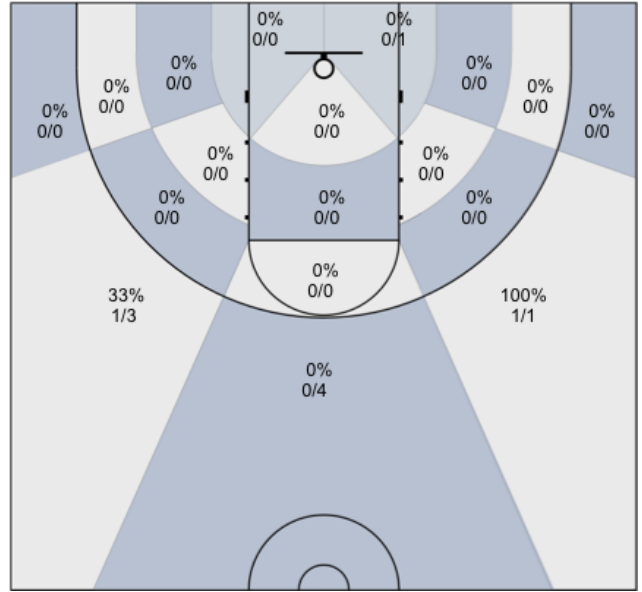

Shot Zones (Zone Performance) Report

Monty (Home) 50, Windsor Jaguars (Away) 48, 1/9/20

All Players: 28% (14/50)

Ruybalid: 25% (2/8)

Boyle: 12% (1/8)

Jernigan: 29% (4/14)

McBratney: 50% (5/10)

Mendoza: 22% (2/9)