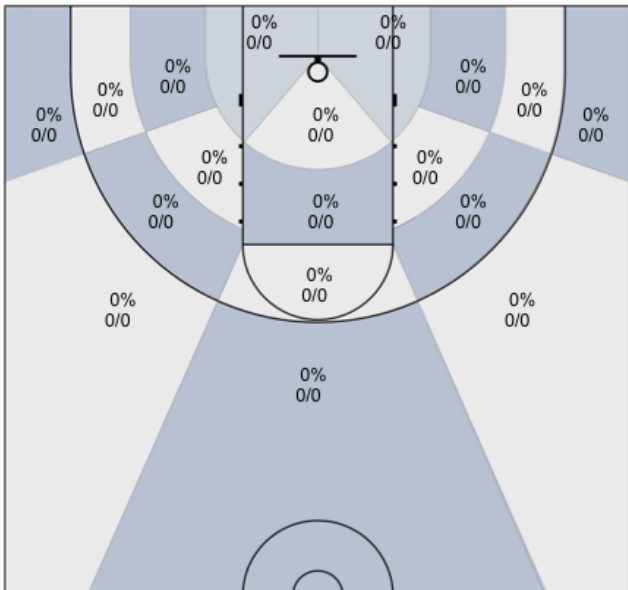

Coolidge: 0% (0/1)

Beeler: 0% (0/0)

Daniel: 0% (0/0)

Evans: 0% (0/0)

Lane: 0% (0/0)

Sanders: 0% (0/0)

Avila: 0% (0/0)

Nagle: 0% (0/0)