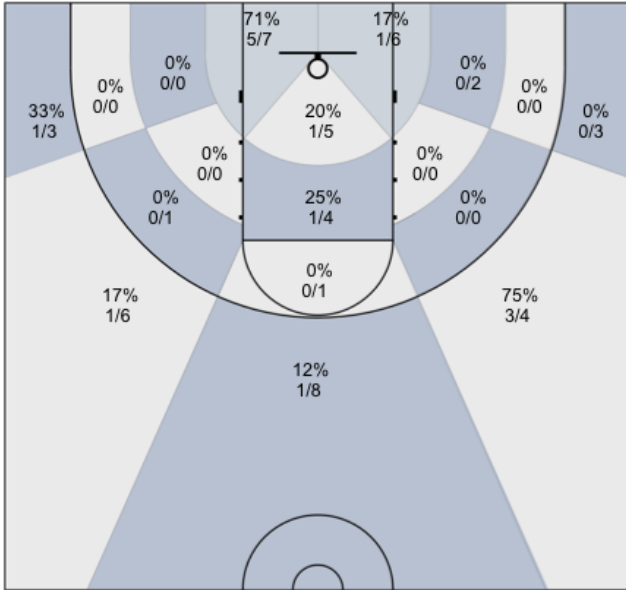

Shot Zones (Zone Performance) Report

Monty (Home) 50, Windsor Jaguars (Away) 48, 1/9/20

All Players: 28% (14/50)

Ruybalid: 25% (2/8)

Boyle: 12% (1/8)

Jernigan: 29% (4/14)

McBratney: 50% (5/10)

Mendoza: 22% (2/9)

Coolidge: 0% (0/1)

Beeler: 0% (0/0)

Daniel: 0% (0/0)

Evans: 0% (0/0)

Lane: 0% (0/0)

Sanders: 0% (0/0)

Avila: 0% (0/0)

Nagle: 0% (0/0)