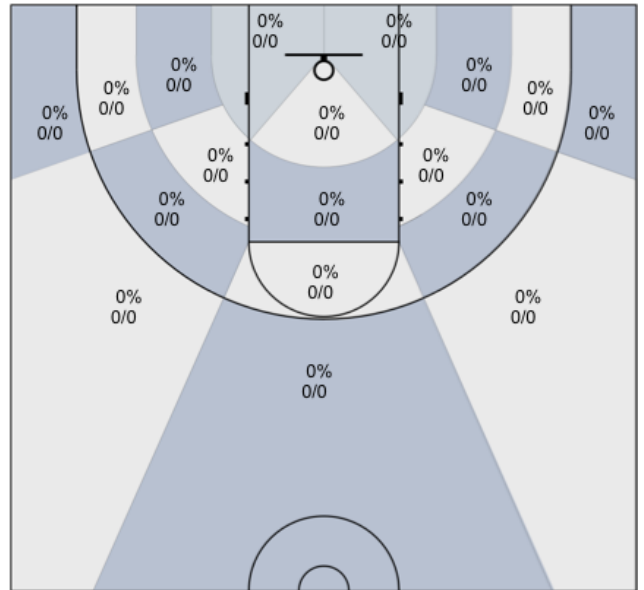

Coolidge: 0% (0/0)

Beeler: 0% (0/3)

Daniel: 0% (0/0)

Evans: 0% (0/0)

Lane: 0% (0/0)

Sanders: 0% (0/0)

Avila: 0% (0/0)

Nagle: 0% (0/0)