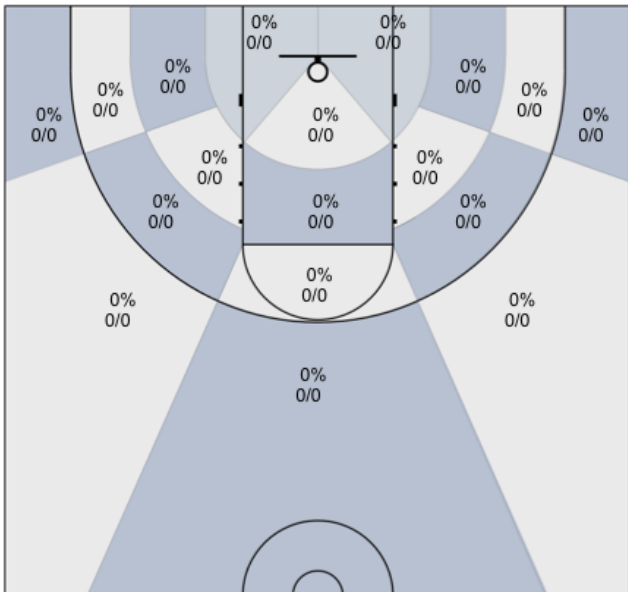

Shot Zones (Zone Performance) Report

Newman (Home) 60, Windsor Jaguars (Away) 47, 1/16/20

All Players: 30% (17/56)

Ruybalid: 50% (5/10)

Boyle: 8% (1/12)

Jernigan: 58% (7/12)

McBratney: 10% (1/10)

Mendoza: 33% (3/9)

Coolidge: 0% (0/0)

Beeler: 0% (0/3)

Daniel: 0% (0/0)

Evans: 0% (0/0)

Lane: 0% (0/0)

Sanders: 0% (0/0)

Avila: 0% (0/0)

Nagle: 0% (0/0)