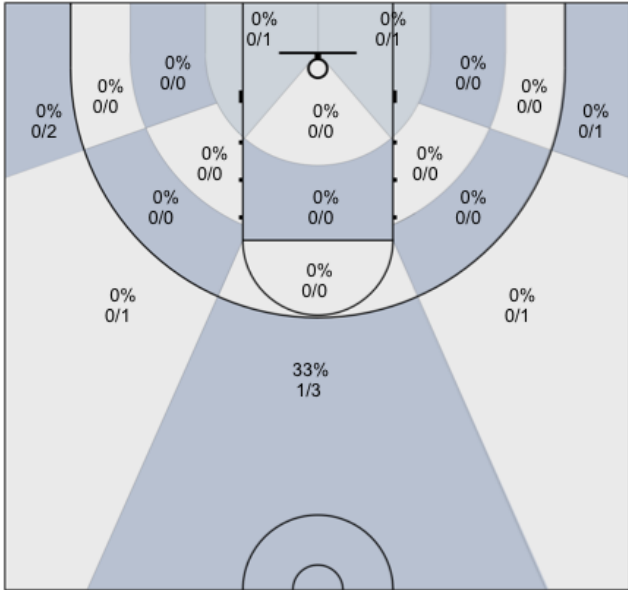

Shot Zones (Zone Performance) Report

Newman (Home) 60, Windsor Jaguars (Away) 47, 1/16/20

All Players: 30% (17/56)

Ruybalid: 50% (5/10)

Boyle: 8% (1/12)

Jernigan: 58% (7/12)

McBratney: 10% (1/10)

Mendoza: 33% (3/9)

Coolidge: 0% (0/0)

Beeler: 0% (0/3)

Daniel: 0% (0/0)

Evans: 0% (0/0)

Lane: 0% (0/0)

Sanders: 0% (0/0)

Avila: 0% (0/0)

Nagle: 0% (0/0)