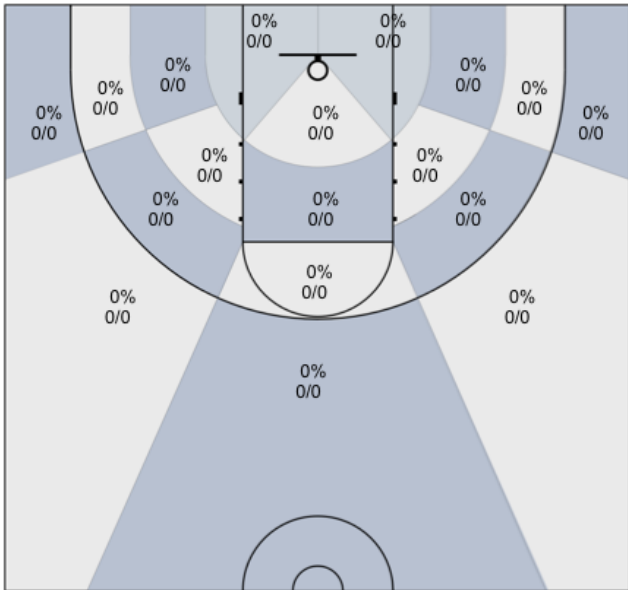

Shot Zones (Zone Performance) Report

Newman (Home) 60, Windsor Jaguars (Away) 47, 1/16/20

All Players: 30% (17/56)

Ruybalid: 50% (5/10)

Boyle: 8% (1/12)

Jernigan: 58% (7/12)

McBratney: 10% (1/10)

Mendoza: 33% (3/9)

Coolidge: 0% (0/0)

Beeler: 0% (0/3)

Daniel: 0% (0/0)

Evans: 0% (0/0)

Lane: 0% (0/0)

Sanders: 0% (0/0)

Avila: 0% (0/0)

Nagle: 0% (0/0)