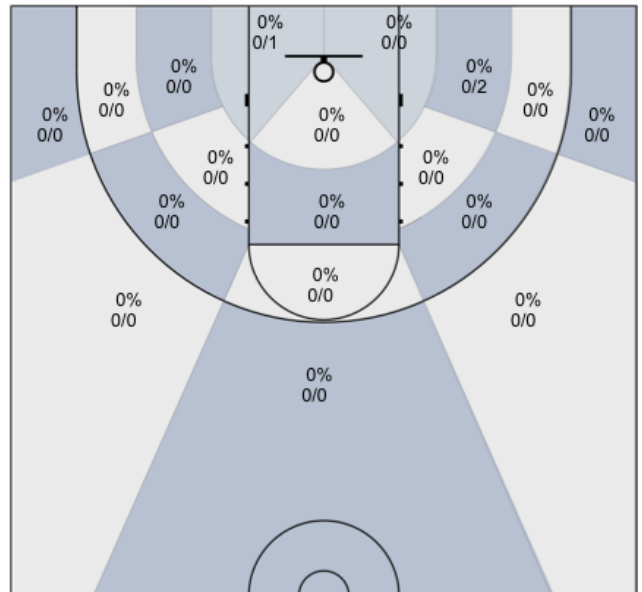

Shot Zones (Zone Performance) Report

Newman (Home) 60, Windsor Jaguars (Away) 47, 1/16/20

All Players: 30% (17/56)

Ruybalid: 50% (5/10)

Boyle: 8% (1/12)

Jernigan: 58% (7/12)

McBratney: 10% (1/10)

Mendoza: 33% (3/9)

Coolidge: 0% (0/0)

Beeler: 0% (0/3)

Daniel: 0% (0/0)

Evans: 0% (0/0)

Lane: 0% (0/0)

Sanders: 0% (0/0)

Avila: 0% (0/0)

Nagle: 0% (0/0)