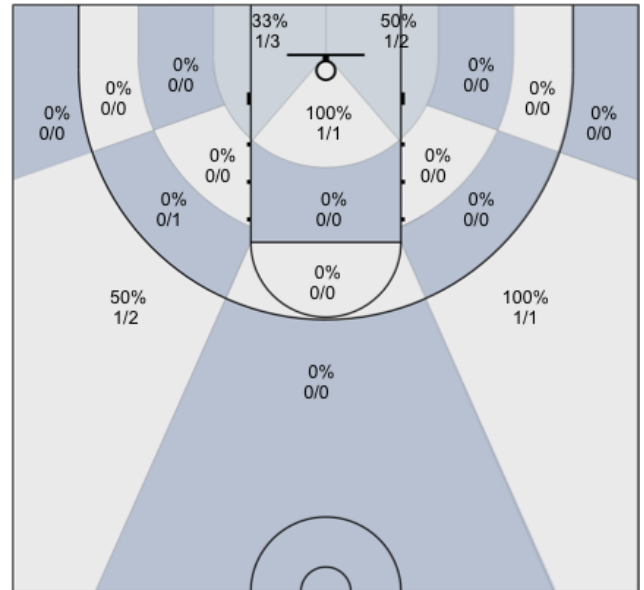

Shot Zones (Zone Performance) Report

Newman (Home) 60, Windsor Jaguars (Away) 47, 1/16/20

All Players: 30% (17/56)

Ruybalid: 50% (5/10)

Boyle: 8% (1/12)

Jernigan: 58% (7/12)

McBratney: 10% (1/10)

Mendoza: 33% (3/9)

Coolidge: 0% (0/0)

Beeler: 0% (0/3)

Daniel: 0% (0/0)

Evans: 0% (0/0)

Lane: 0% (0/0)

Sanders: 0% (0/0)

Avila: 0% (0/0)

Nagle: 0% (0/0)