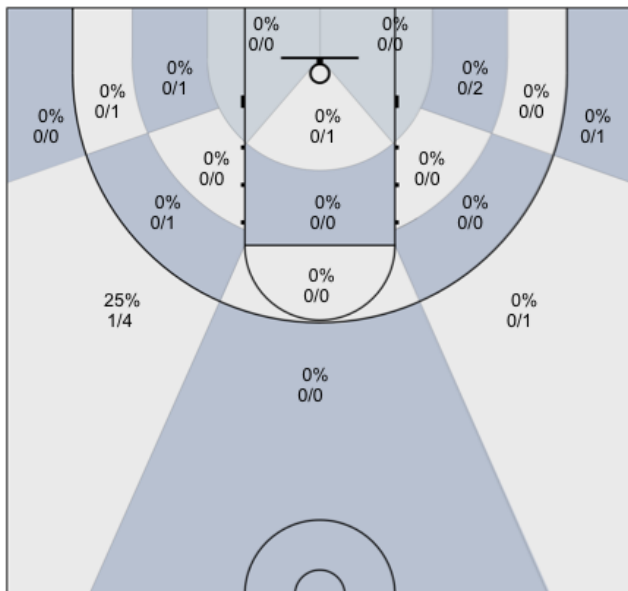

Shot Zones (Zone Performance) Report

Newman (Home) 60, Windsor Jaguars (Away) 47, 1/16/20

All Players: 30% (17/56)

Ruybalid: 50% (5/10)

Boyle: 8% (1/12)

Jernigan: 58% (7/12)

McBratney: 10% (1/10)

Mendoza: 33% (3/9)

Coolidge: 0% (0/0)

Beeler: 0% (0/3)

Daniel: 0% (0/0)

Evans: 0% (0/0)

Lane: 0% (0/0)

Sanders: 0% (0/0)

Avila: 0% (0/0)

Nagle: 0% (0/0)