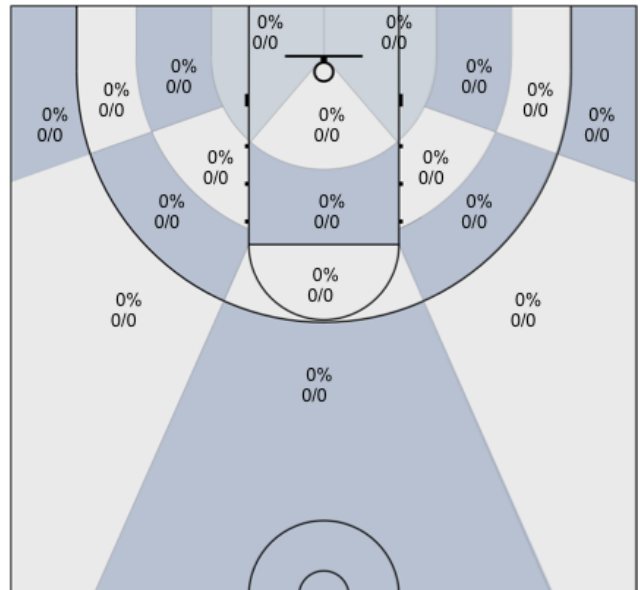

Coolidge: 0% (0/0)

Beeler: 0% (0/3)

Daniel: 0% (0/0)

Evans: 0% (0/0)

Lane: 0% (0/0)

Sanders: 0% (0/0)

Avila: 0% (0/0)

Nagle: 0% (0/0)