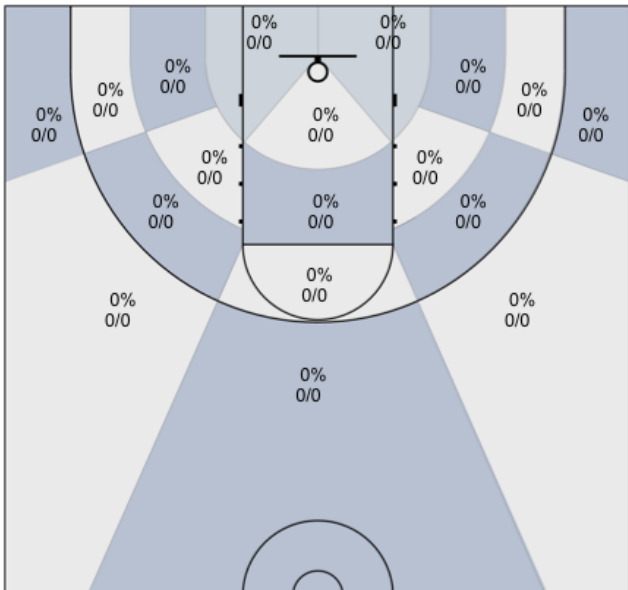

Coolidge: 0% (0/0)

Beeler: 0% (0/3)

Daniel: 0% (0/0)

Evans: 0% (0/0)

Lane: 0% (0/0)

Sanders: 0% (0/0)

Avila: 0% (0/0)

Nagle: 0% (0/0)