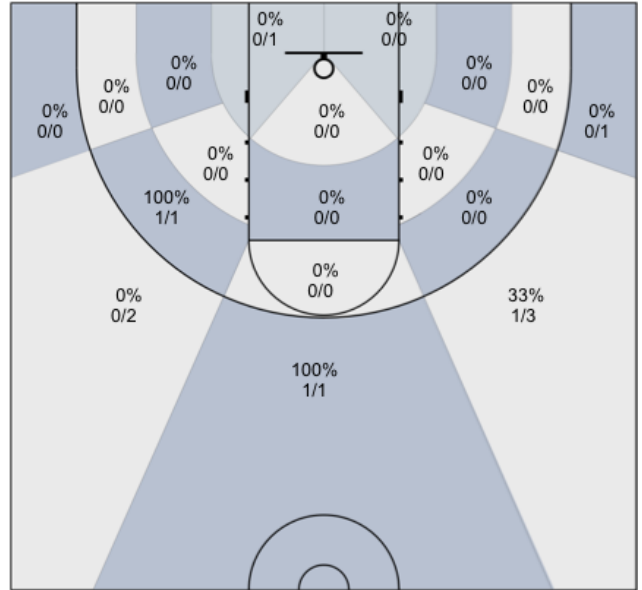

Shot Zones (Zone Performance) Report

Newman (Home) 60, Windsor Jaguars (Away) 47, 1/16/20

All Players: 30% (17/56)

Ruybalid: 50% (5/10)

Boyle: 8% (1/12)

Jernigan: 58% (7/12)

McBratney: 10% (1/10)

Mendoza: 33% (3/9)

Coolidge: 0% (0/0)

Beeler: 0% (0/3)

Daniel: 0% (0/0)

Evans: 0% (0/0)

Lane: 0% (0/0)

Sanders: 0% (0/0)

Avila: 0% (0/0)

Nagle: 0% (0/0)