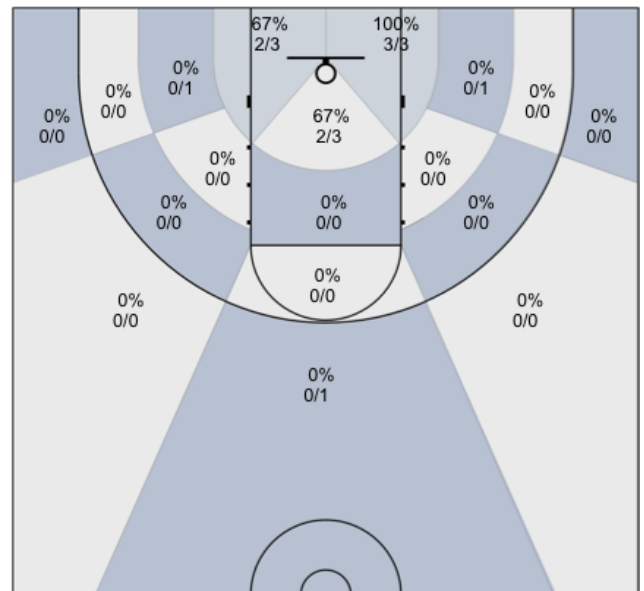

Shot Zones (Zone Performance) Report

Newman (Home) 60, Windsor Jaguars (Away) 47, 1/16/20

All Players: 30% (17/56)

Ruybalid: 50% (5/10)

Boyle: 8% (1/12)

Jernigan: 58% (7/12)

McBratney: 10% (1/10)

Mendoza: 33% (3/9)

Coolidge: 0% (0/0)

Beeler: 0% (0/3)

Daniel: 0% (0/0)

Evans: 0% (0/0)

Lane: 0% (0/0)

Sanders: 0% (0/0)

Avila: 0% (0/0)

Nagle: 0% (0/0)