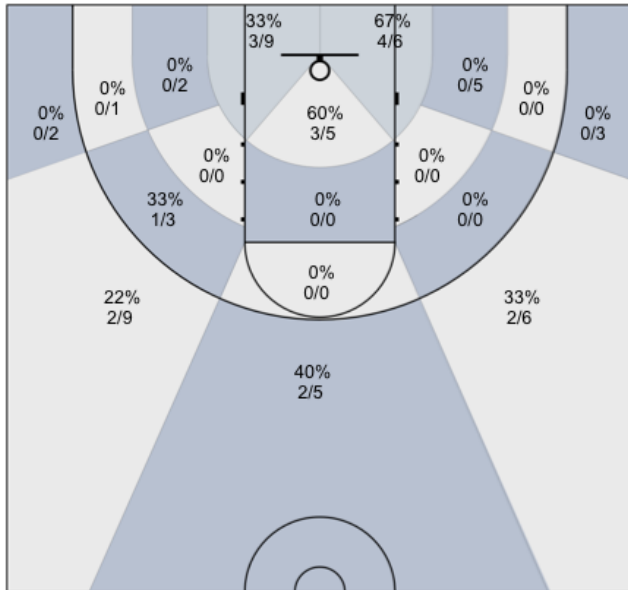

Shot Zones (Zone Performance) Report

Newman (Home) 60, Windsor Jaguars (Away) 47, 1/16/20

All Players: 30% (17/56)

Ruybalid: 50% (5/10)

Boyle: 8% (1/12)

Jernigan: 58% (7/12)

McBratney: 10% (1/10)

Mendoza: 33% (3/9)

Coolidge: 0% (0/0)

Beeler: 0% (0/3)

Daniel: 0% (0/0)

Evans: 0% (0/0)

Lane: 0% (0/0)

Sanders: 0% (0/0)

Avila: 0% (0/0)

Nagle: 0% (0/0)