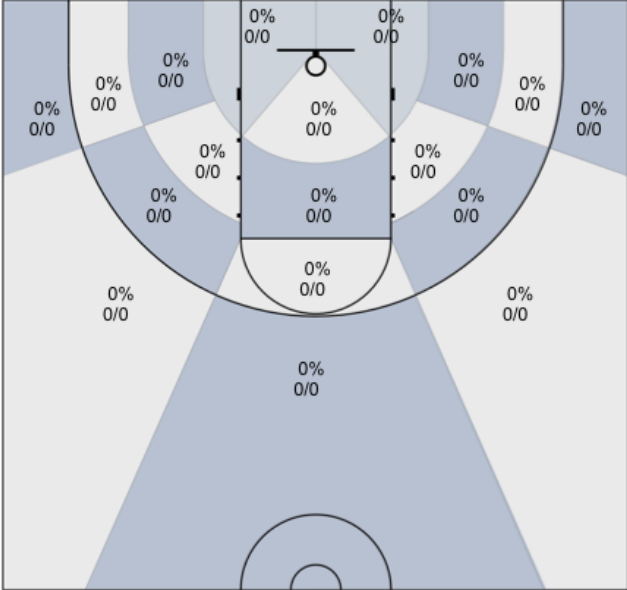

Shot Zones (Zone Performance) Report

Windsor Jaguars (Home) 38, Monty (Away) 50, 1/29/20

All Players: 25% (13/52)

Ruybalid: 27% (3/11)

Boyle: 0% (0/5)

Jernigan: 42% (5/12)

McBratney: 33% (2/6)

Mendoza: 14% (1/7)

Coolidge: 20% (2/10)

Beeler: 0% (0/0)

Daniel: 0% (0/0)

Evans: 0% (0/0)

Lane: 0% (0/0)

Sanders: 0% (0/1)

Avila: 0% (0/0)

Nagle: 0% (0/0)