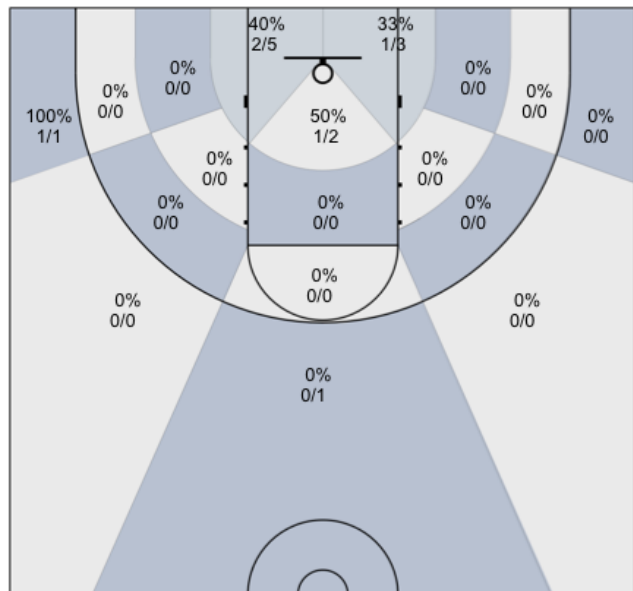

Shot Zones (Zone Performance) Report

Windsor Jaguars (Home) 38, Monty (Away) 50, 1/29/20

All Players: 25% (13/52)

Ruybalid: 27% (3/11)

Boyle: 0% (0/5)

Jernigan: 42% (5/12)

McBratney: 33% (2/6)

Mendoza: 14% (1/7)

Coolidge: 20% (2/10)

Beeler: 0% (0/0)

Daniel: 0% (0/0)

Evans: 0% (0/0)

Lane: 0% (0/0)

Sanders: 0% (0/1)

Avila: 0% (0/0)

Nagle: 0% (0/0)