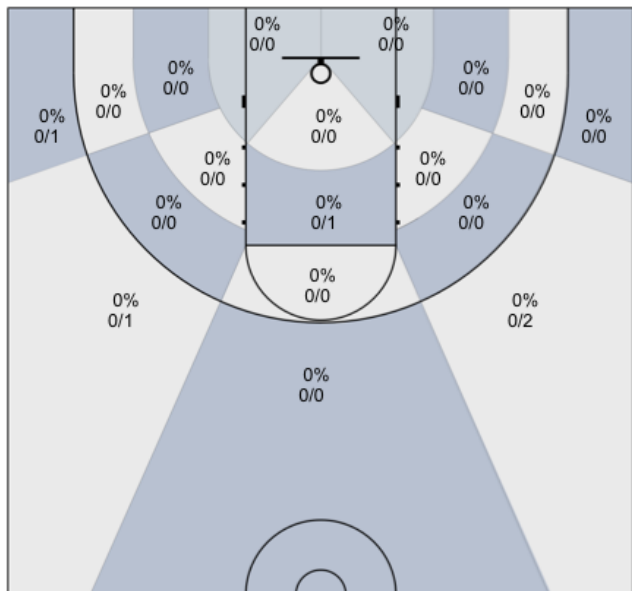

Shot Zones (Zone Performance) Report

Windsor Jaguars (Home) 38, Monty (Away) 50, 1/29/20

All Players: 25% (13/52)

Ruybalid: 27% (3/11)

Boyle: 0% (0/5)

Jernigan: 42% (5/12)

McBratney: 33% (2/6)

Mendoza: 14% (1/7)

Coolidge: 20% (2/10)

Beeler: 0% (0/0)

Daniel: 0% (0/0)

Evans: 0% (0/0)

Lane: 0% (0/0)

Sanders: 0% (0/1)

Avila: 0% (0/0)

Nagle: 0% (0/0)