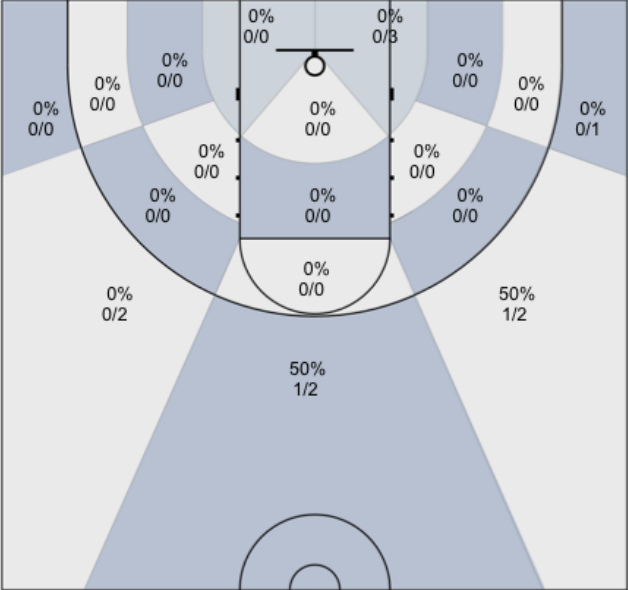

Shot Zones (Zone Performance) Report

Windsor Jaguars (Home) 38, Monty (Away) 50, 1/29/20

All Players: 25% (13/52)

Ruybalid: 27% (3/11)

Boyle: 0% (0/5)

Jernigan: 42% (5/12)

McBratney: 33% (2/6)

Mendoza: 14% (1/7)

Coolidge: 20% (2/10)

Beeler: 0% (0/0)

Daniel: 0% (0/0)

Evans: 0% (0/0)

Lane: 0% (0/0)

Sanders: 0% (0/1)

Avila: 0% (0/0)

Nagle: 0% (0/0)