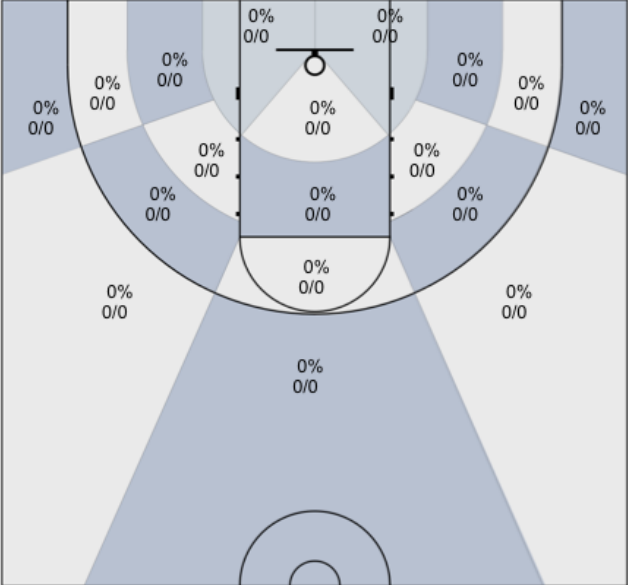

Coolidge: 20% (2/10)

Beeler: 0% (0/0)

Daniel: 0% (0/0)

Evans: 0% (0/0)

Lane: 0% (0/0)

Sanders: 0% (0/1)

Avila: 0% (0/0)

Nagle: 0% (0/0)