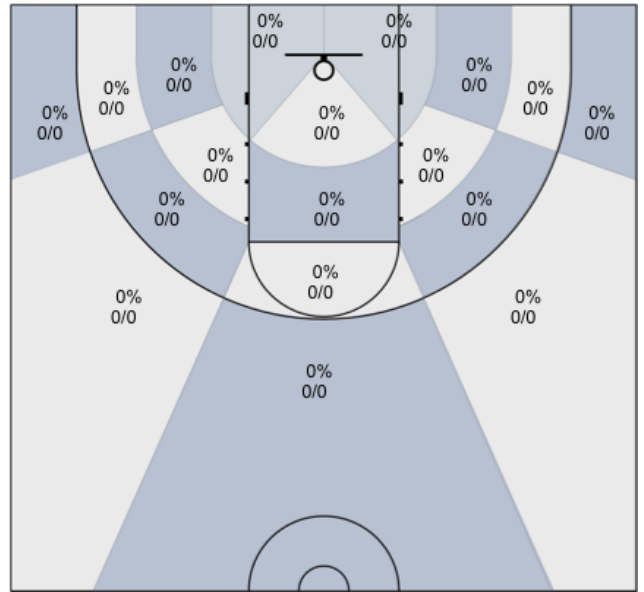

Coolidge: 20% (2/10)

Beeler: 0% (0/0)

Daniel: 0% (0/0)

Evans: 0% (0/0)

Lane: 0% (0/0)

Sanders: 0% (0/1)

Avila: 0% (0/0)

Nagle: 0% (0/0)