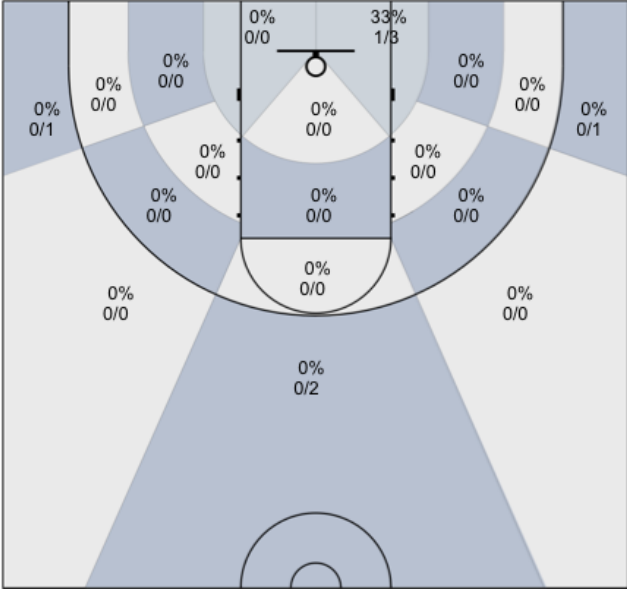

Shot Zones (Zone Performance) Report

Windsor Jaguars (Home) 38, Monty (Away) 50, 1/29/20

All Players: 25% (13/52)

Ruybalid: 27% (3/11)

Boyle: 0% (0/5)

Jernigan: 42% (5/12)

McBratney: 33% (2/6)

Mendoza: 14% (1/7)

Coolidge: 20% (2/10)

Beeler: 0% (0/0)

Daniel: 0% (0/0)

Evans: 0% (0/0)

Lane: 0% (0/0)

Sanders: 0% (0/1)

Avila: 0% (0/0)

Nagle: 0% (0/0)