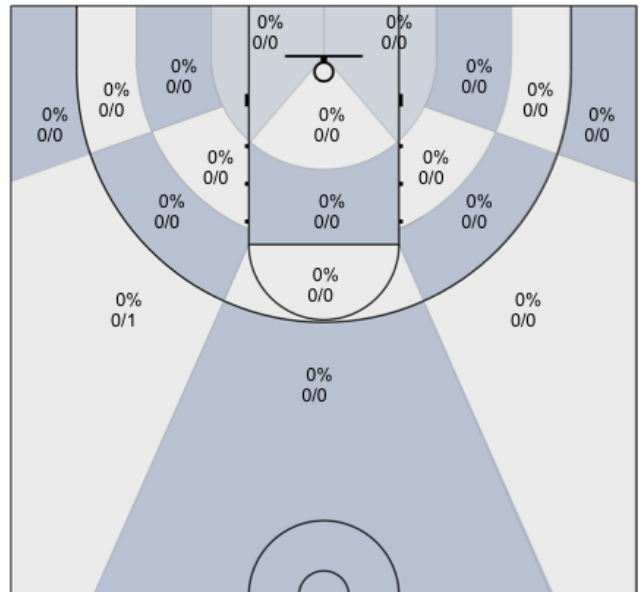

Coolidge: 20% (2/10)

Beeler: 0% (0/0)

Daniel: 0% (0/0)

Evans: 0% (0/0)

Lane: 0% (0/0)

Sanders: 0% (0/1)

Avila: 0% (0/0)

Nagle: 0% (0/0)