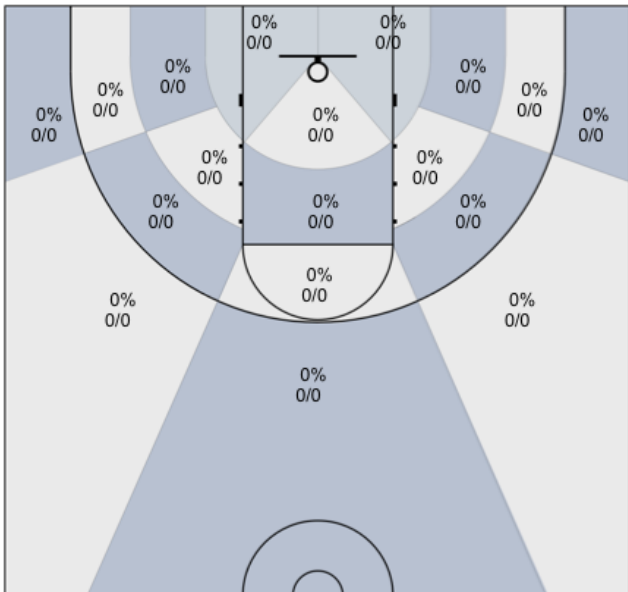

Coolidge: 20% (2/10)

Beeler: 0% (0/0)

Daniel: 0% (0/0)

Evans: 0% (0/0)

Lane: 0% (0/0)

Sanders: 0% (0/1)

Avila: 0% (0/0)

Nagle: 0% (0/0)