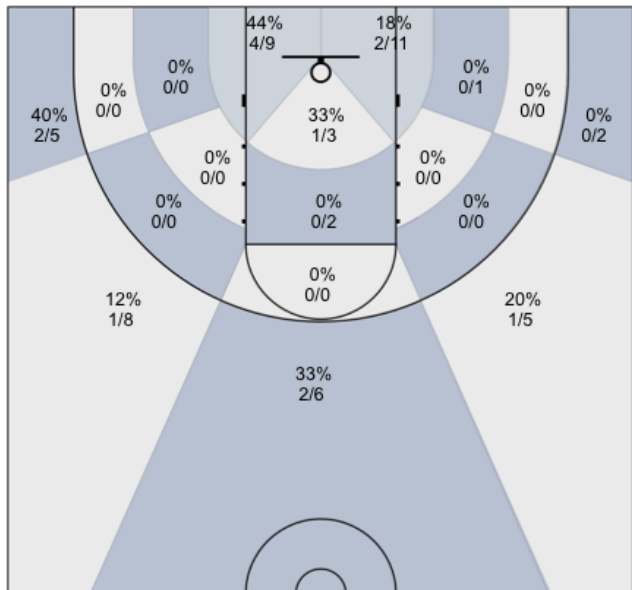

Shot Zones (Zone Performance) Report

Windsor Jaguars (Home) 38, Monty (Away) 50, 1/29/20

All Players: 25% (13/52)

Ruybalid: 27% (3/11)

Boyle: 0% (0/5)

Jernigan: 42% (5/12)

McBratney: 33% (2/6)

Mendoza: 14% (1/7)

Coolidge: 20% (2/10)

Beeler: 0% (0/0)

Daniel: 0% (0/0)

Evans: 0% (0/0)

Lane: 0% (0/0)

Sanders: 0% (0/1)

Avila: 0% (0/0)

Nagle: 0% (0/0)