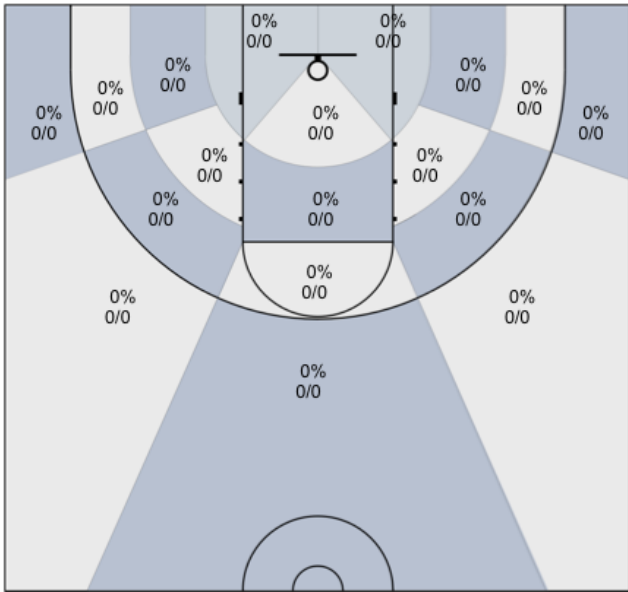

Shot Zones (Zone Performance) Report

Windsor Jaguars (Home) 38, Monty (Away) 50, 1/29/20

All Players: 25% (13/52)

Ruybalid: 27% (3/11)

Boyle: 0% (0/5)

Jernigan: 42% (5/12)

McBratney: 33% (2/6)

Mendoza: 14% (1/7)

Coolidge: 20% (2/10)

Beeler: 0% (0/0)

Daniel: 0% (0/0)

Evans: 0% (0/0)

Lane: 0% (0/0)

Sanders: 0% (0/1)

Avila: 0% (0/0)

Nagle: 0% (0/0)