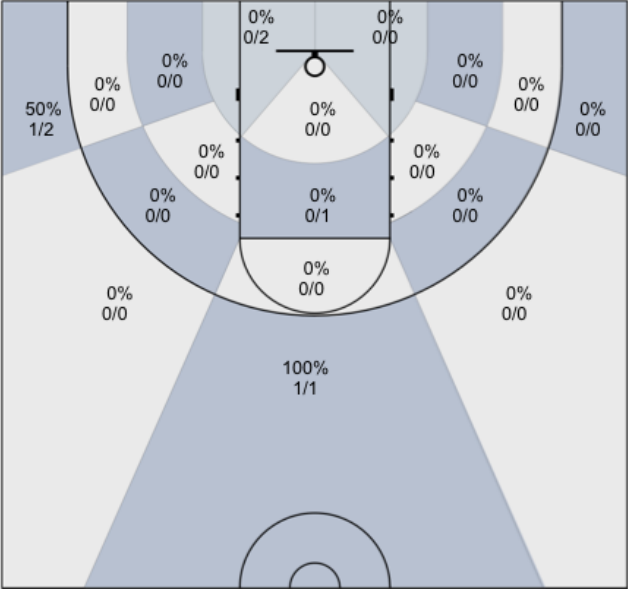

Shot Zones (Zone Performance) Report

Windsor Jaguars (Home) 38, Monty (Away) 50, 1/29/20

All Players: 25% (13/52)

Ruybalid: 27% (3/11)

Boyle: 0% (0/5)

Jernigan: 42% (5/12)

McBratney: 33% (2/6)

Mendoza: 14% (1/7)

Coolidge: 20% (2/10)

Beeler: 0% (0/0)

Daniel: 0% (0/0)

Evans: 0% (0/0)

Lane: 0% (0/0)

Sanders: 0% (0/1)

Avila: 0% (0/0)

Nagle: 0% (0/0)