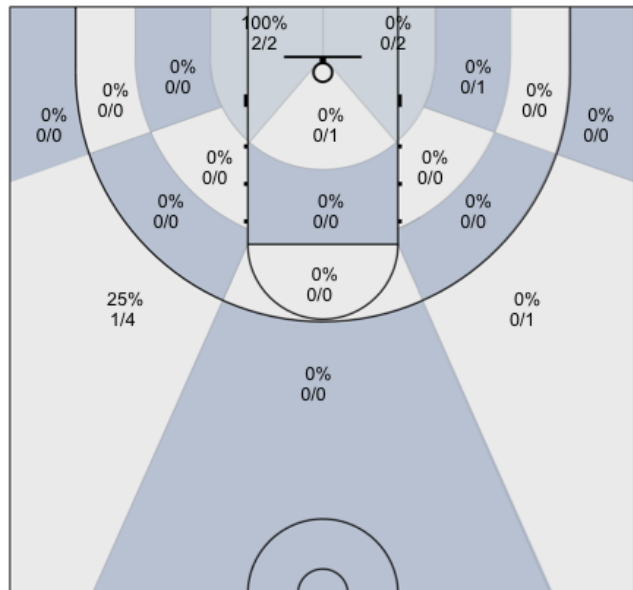

Shot Zones (Zone Performance) Report

Windsor Jaguars (Home) 38, Monty (Away) 50, 1/29/20

All Players: 25% (13/52)

Ruybalid: 27% (3/11)

Boyle: 0% (0/5)

Jernigan: 42% (5/12)

McBratney: 33% (2/6)

Mendoza: 14% (1/7)

Coolidge: 20% (2/10)

Beeler: 0% (0/0)

Daniel: 0% (0/0)

Evans: 0% (0/0)

Lane: 0% (0/0)

Sanders: 0% (0/1)

Avila: 0% (0/0)

Nagle: 0% (0/0)