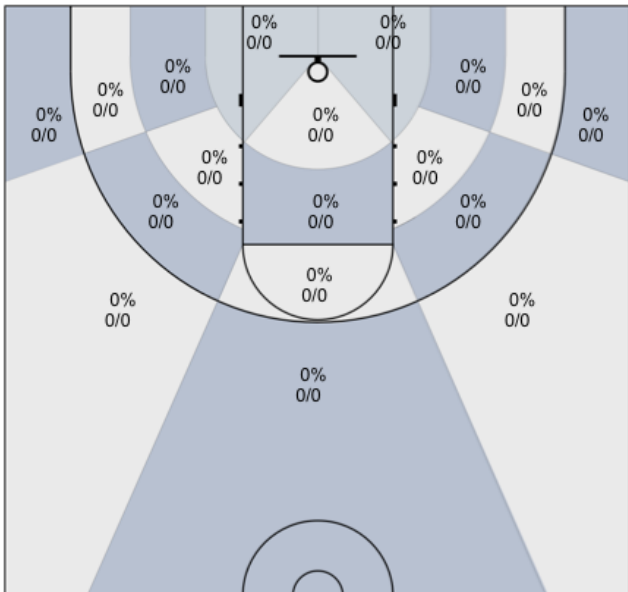

## Windsor Jaguars (Home) 48, Maria Carrillo (Away) 54

All Players: 32% (20/62)

Ruybalid: 40% (4/10)

Boyle: 25% (2/8)

Jernigan: 0% (0/0)

McBratney: 41% (7/17)

Mendoza: 45% (5/11)

Coolidge: 40% (2/5)

Beeler: 0% (0/0)

Daniel: 0% (0/4)

Evans: 0% (0/3)

Lane: 0% (0/0)

Sanders: 0% (0/1)

Avila: 0% (0/3)

Nagle: 0% (0/0)