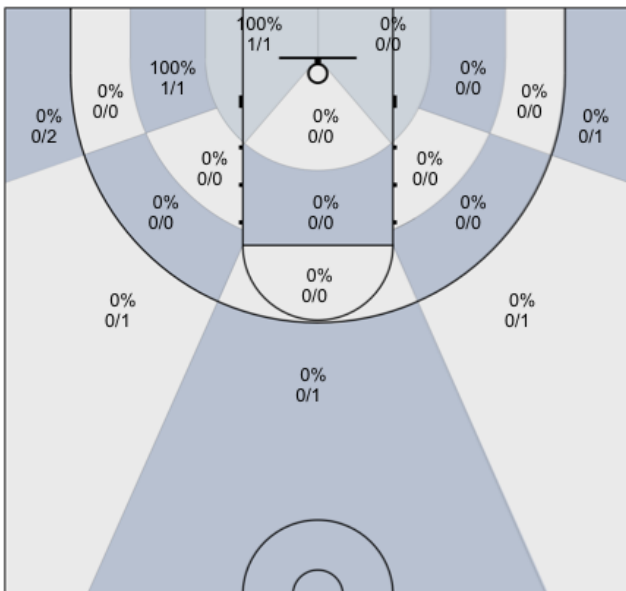

## Windsor Jaguars (Home) 48, Maria Carrillo (Away) 54

All Players: 32% (20/62)

Ruybalid: 40% (4/10)

Boyle: 25% (2/8)

Jernigan: 0% (0/0)

McBratney: 41% (7/17)

Mendoza: 45% (5/11)

Coolidge: 40% (2/5)

Beeler: 0% (0/0)

Daniel: 0% (0/4)

Evans: 0% (0/3)

Lane: 0% (0/0)

Sanders: 0% (0/1)

Avila: 0% (0/3)

Nagle: 0% (0/0)