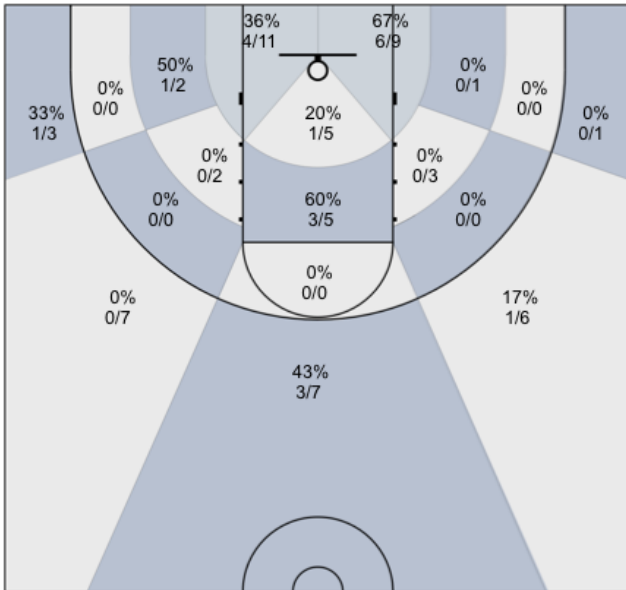

# Shot Zones (Zone Performance) Report

## Windsor Jaguars (Home) 48, Maria Carrillo (Away) 54

All Players: 32% (20/62)

Ruybalid: 40% (4/10)

Boyle: 25% (2/8)

Jernigan: 0% (0/0)

McBratney: 41% (7/17)

Mendoza: 45% (5/11)

Coolidge: 40% (2/5)