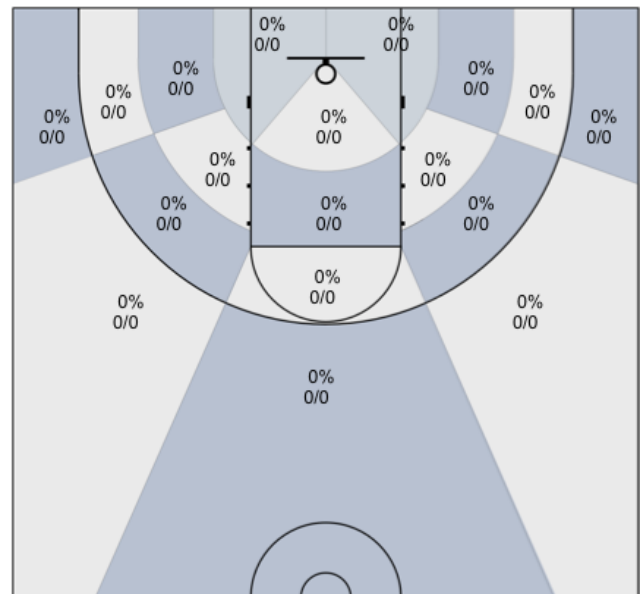

## Windsor Jaguars (Home) 48, Maria Carrillo (Away) 54

All Players: 32% (20/62)

Ruybalid: 40% (4/10)

Boyle: 25% (2/8)

Jernigan: 0% (0/0)

McBratney: 41% (7/17)

Mendoza: 45% (5/11)

Coolidge: 40% (2/5)

Beeler: 0% (0/0)

Daniel: 0% (0/4)

Evans: 0% (0/3)

Lane: 0% (0/0)

Sanders: 0% (0/1)

Avila: 0% (0/3)

Nagle: 0% (0/0)