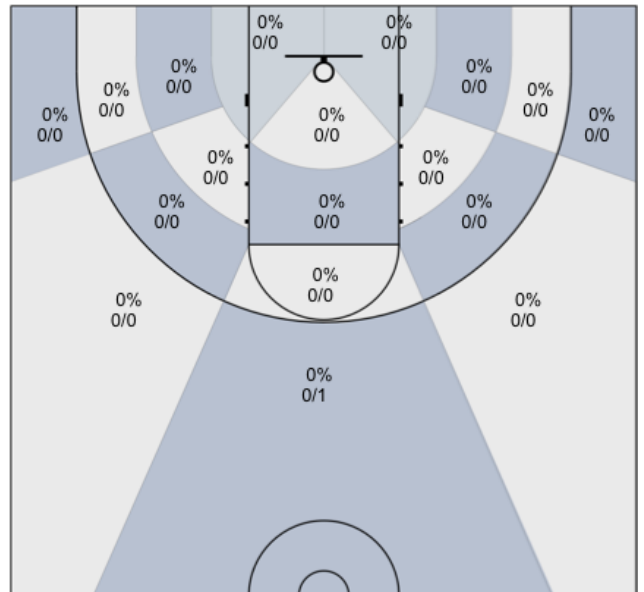

## Windsor Jaguars (Home) 48, Maria Carrillo (Away) 54

All Players: 32% (20/62)

Ruybalid: 40% (4/10)

Boyle: 25% (2/8)

Jernigan: 0% (0/0)

McBratney: 41% (7/17)

Mendoza: 45% (5/11)

Coolidge: 40% (2/5)

Beeler: 0% (0/0)

Daniel: 0% (0/4)

Evans: 0% (0/3)

Lane: 0% (0/0)

Sanders: 0% (0/1)

Avila: 0% (0/3)

Nagle: 0% (0/0)