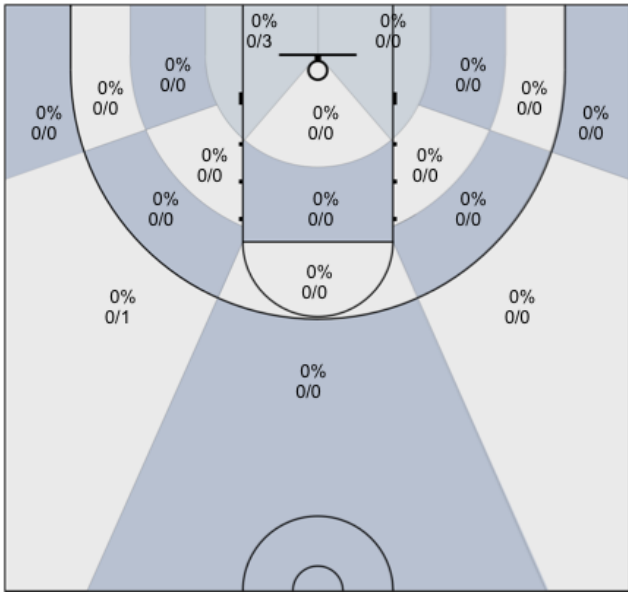

## Windsor Jaguars (Home) 48, Maria Carrillo (Away) 54

All Players: 32% (20/62)

Ruybalid: 40% (4/10)

Boyle: 25% (2/8)

Jernigan: 0% (0/0)

McBratney: 41% (7/17)

Mendoza: 45% (5/11)

Coolidge: 40% (2/5)

Beeler: 0% (0/0)

Daniel: 0% (0/4)

Evans: 0% (0/3)

Lane: 0% (0/0)

Sanders: 0% (0/1)

Avila: 0% (0/3)

Nagle: 0% (0/0)