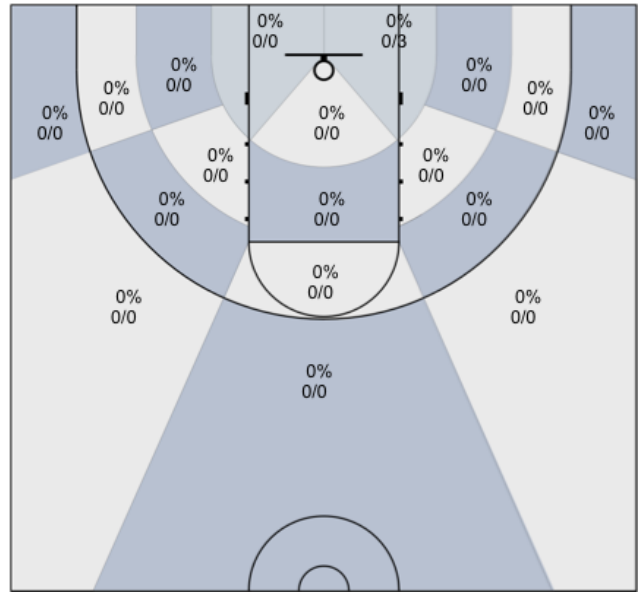

## Windsor Jaguars (Home) 48, Maria Carrillo (Away) 54

All Players: 32% (20/62)

Ruybalid: 40% (4/10)

Boyle: 25% (2/8)

Jernigan: 0% (0/0)

McBratney: 41% (7/17)

Mendoza: 45% (5/11)

Coolidge: 40% (2/5)

Beeler: 0% (0/0)

Daniel: 0% (0/4)

Evans: 0% (0/3)

Lane: 0% (0/0)

Sanders: 0% (0/1)

Avila: 0% (0/3)

Nagle: 0% (0/0)