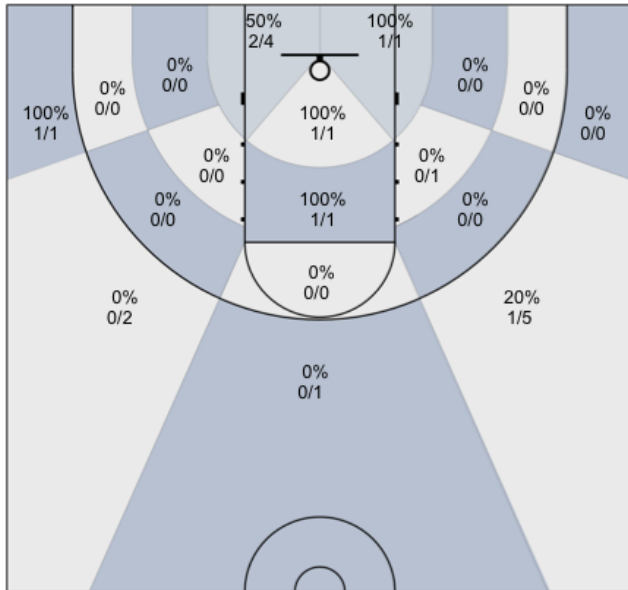

## Windsor Jaguars (Home) 48, Maria Carrillo (Away) 54

All Players: 32% (20/62)

Ruybalid: 40% (4/10)

Boyle: 25% (2/8)

Jernigan: 0% (0/0)

McBratney: 41% (7/17)

Mendoza: 45% (5/11)

Coolidge: 40% (2/5)

Beeler: 0% (0/0)

Daniel: 0% (0/4)

Evans: 0% (0/3)

Lane: 0% (0/0)

Sanders: 0% (0/1)

Avila: 0% (0/3)

Nagle: 0% (0/0)