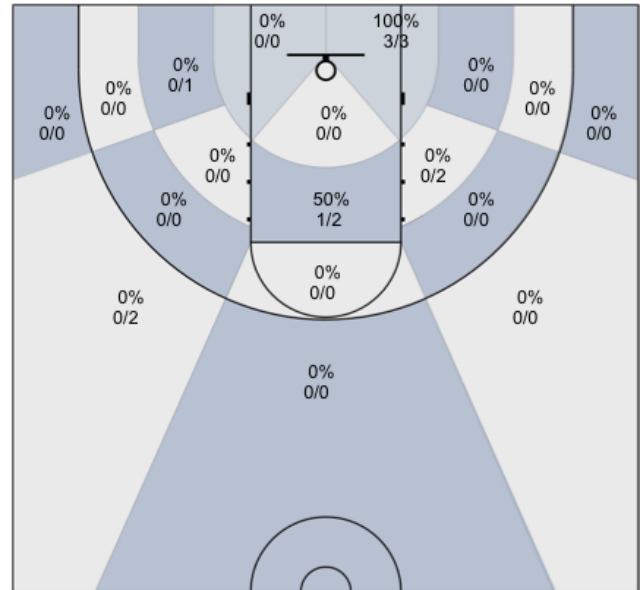

# Shot Zones (Zone Performance) Report

## Windsor Jaguars (Home) 48, Maria Carrillo (Away) 54

All Players: 32% (20/62)

Ruybalid: 40% (4/10)

Boyle: 25% (2/8)

Jernigan: 0% (0/0)

McBratney: 41% (7/17)

Mendoza: 45% (5/11)

Coolidge: 40% (2/5)