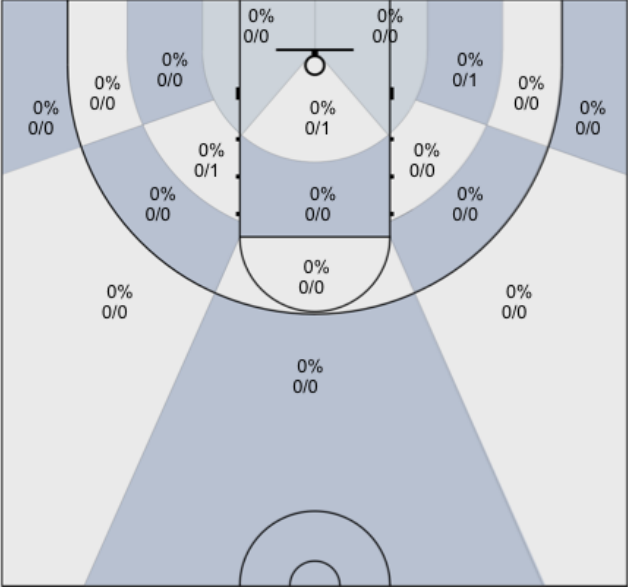

## Windsor Jaguars (Home) 48, Maria Carrillo (Away) 54

All Players: 32% (20/62)

Ruybalid: 40% (4/10)

Boyle: 25% (2/8)

Jernigan: 0% (0/0)

McBratney: 41% (7/17)

Mendoza: 45% (5/11)

Coolidge: 40% (2/5)

Beeler: 0% (0/0)

Daniel: 0% (0/4)

Evans: 0% (0/3)

Lane: 0% (0/0)

Sanders: 0% (0/1)

Avila: 0% (0/3)

Nagle: 0% (0/0)