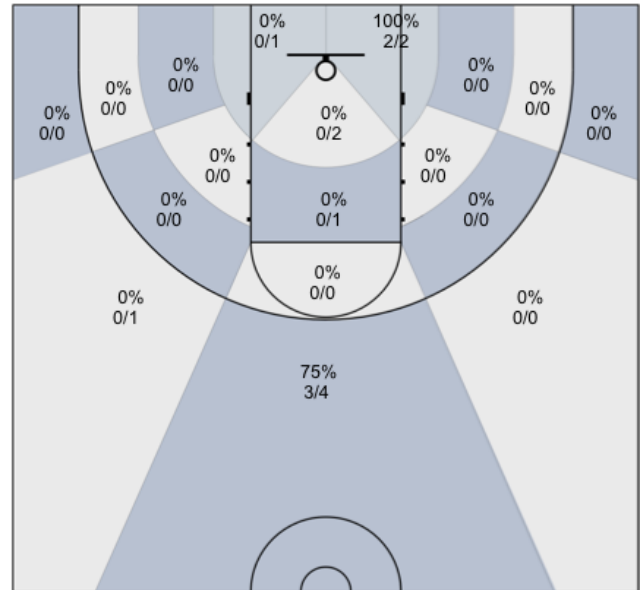

## Windsor Jaguars (Home) 48, Maria Carrillo (Away) 54

All Players: 32% (20/62)

Ruybalid: 40% (4/10)

Boyle: 25% (2/8)

Jernigan: 0% (0/0)

McBratney: 41% (7/17)

Mendoza: 45% (5/11)

Coolidge: 40% (2/5)

Beeler: 0% (0/0)

Daniel: 0% (0/4)

Evans: 0% (0/3)

Lane: 0% (0/0)

Sanders: 0% (0/1)

Avila: 0% (0/3)

Nagle: 0% (0/0)