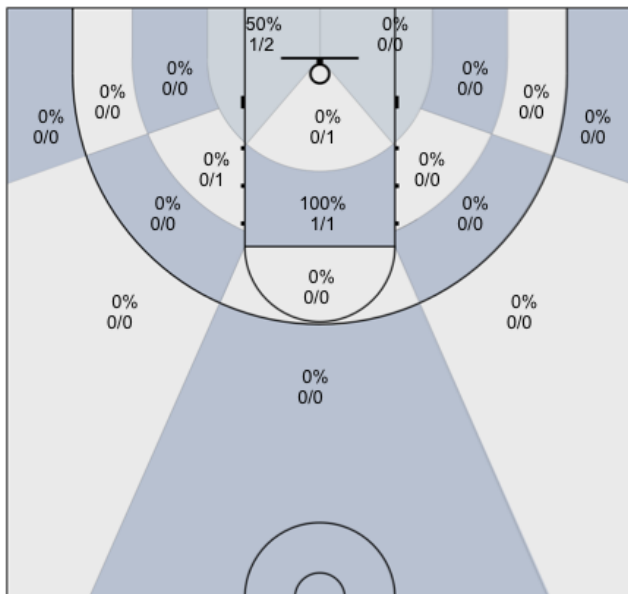

## Windsor Jaguars (Home) 48, Maria Carrillo (Away) 54

All Players: 32% (20/62)

Ruybalid: 40% (4/10)

Boyle: 25% (2/8)

Jernigan: 0% (0/0)

McBratney: 41% (7/17)

Mendoza: 45% (5/11)

Coolidge: 40% (2/5)

Beeler: 0% (0/0)

Daniel: 0% (0/4)

Evans: 0% (0/3)

Lane: 0% (0/0)

Sanders: 0% (0/1)

Avila: 0% (0/3)

Nagle: 0% (0/0)