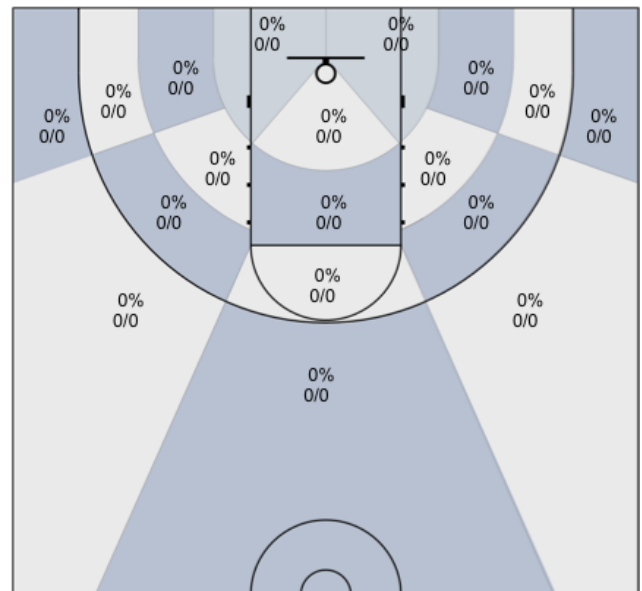

## Windsor Jaguars (Home) 48, Maria Carrillo (Away) 54

All Players: 32% (20/62)

Ruybalid: 40% (4/10)

Boyle: 25% (2/8)

Jernigan: 0% (0/0)

McBratney: 41% (7/17)

Mendoza: 45% (5/11)

Coolidge: 40% (2/5)

Beeler: 0% (0/0)

Daniel: 0% (0/4)

Evans: 0% (0/3)

Lane: 0% (0/0)

Sanders: 0% (0/1)

Avila: 0% (0/3)

Nagle: 0% (0/0)