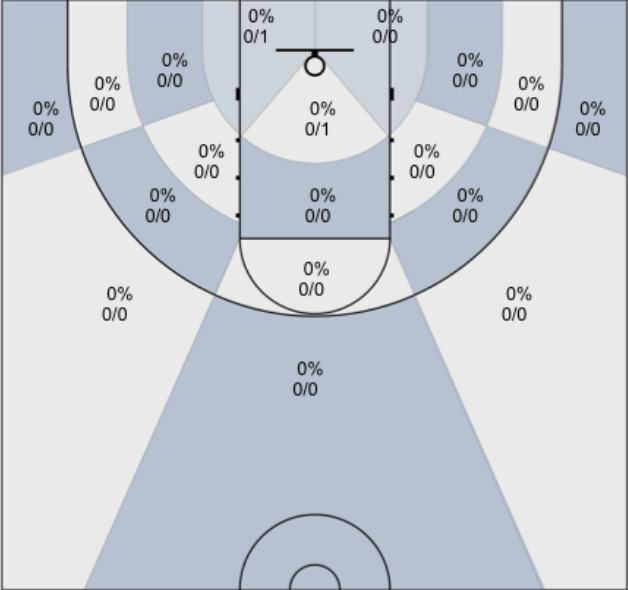

## Windsor Jaguars (Home) 51, Piner (Away) 58, 1/22/20

All Players: 38% (18/47)

Ruybalid: 50% (3/6)

Boyle: 57% (4/7)

Jernigan: 27% (3/11)

McBratney: 25% (2/8)

Mendoza: 56% (5/9)

Coolidge: 0% (0/2)

Beeler: 0% (0/3)

Daniel: 0% (0/0)

Evans: 100% (1/1)

Lane: 0% (0/0)

Sanders: 0% (0/0)

Avila: 0% (0/0)

Nagle: 0% (0/0)