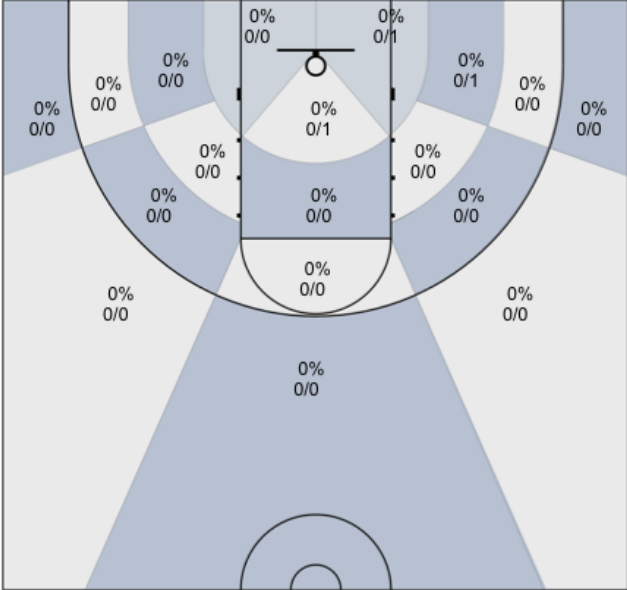

## Windsor Jaguars (Home) 51, Piner (Away) 58, 1/22/20

All Players: 38% (18/47)

Ruybalid: 50% (3/6)

Boyle: 57% (4/7)

Jernigan: 27% (3/11)

McBratney: 25% (2/8)

Mendoza: 56% (5/9)

Coolidge: 0% (0/2)

Beeler: 0% (0/3)

Daniel: 0% (0/0)

Evans: 100% (1/1)

Lane: 0% (0/0)

Sanders: 0% (0/0)

Avila: 0% (0/0)

Nagle: 0% (0/0)