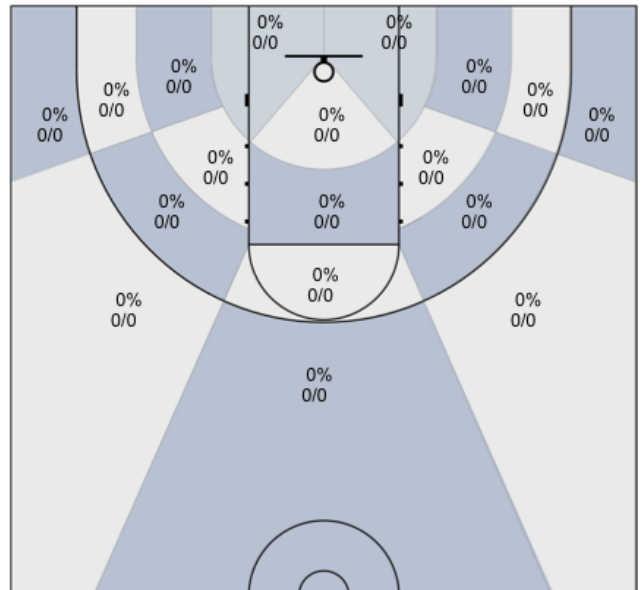

Beeler: 0% (0/3)

Daniel: 0% (0/0)

Evans: 100% (1/1)

Lane: 0% (0/0)

Sanders: 0% (0/0)

Avila: 0% (0/0)

Nagle: 0% (0/0)