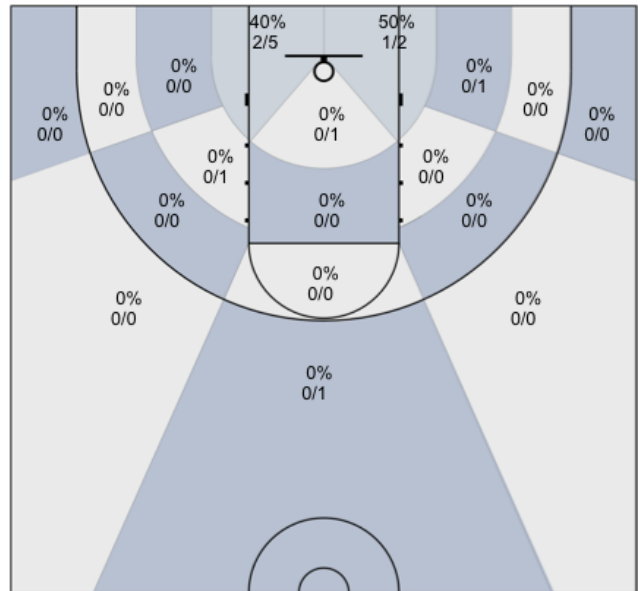

## Windsor Jaguars (Home) 51, Piner (Away) 58, 1/22/20

All Players: 38% (18/47)

Ruybalid: 50% (3/6)

Boyle: 57% (4/7)

Jernigan: 27% (3/11)

McBratney: 25% (2/8)

Mendoza: 56% (5/9)

Coolidge: 0% (0/2)

Beeler: 0% (0/3)

Daniel: 0% (0/0)

Evans: 100% (1/1)

Lane: 0% (0/0)

Sanders: 0% (0/0)

Avila: 0% (0/0)

Nagle: 0% (0/0)