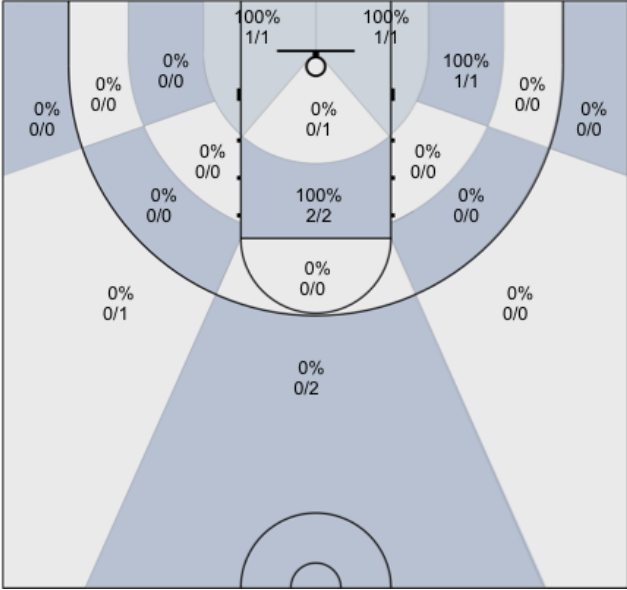

## Windsor Jaguars (Home) 51, Piner (Away) 58, 1/22/20

All Players: 38% (18/47)

Ruybalid: 50% (3/6)

Boyle: 57% (4/7)

Jernigan: 27% (3/11)

McBratney: 25% (2/8)

Mendoza: 56% (5/9)

Coolidge: 0% (0/2)

Beeler: 0% (0/3)

Daniel: 0% (0/0)

Evans: 100% (1/1)

Lane: 0% (0/0)

Sanders: 0% (0/0)

Avila: 0% (0/0)

Nagle: 0% (0/0)