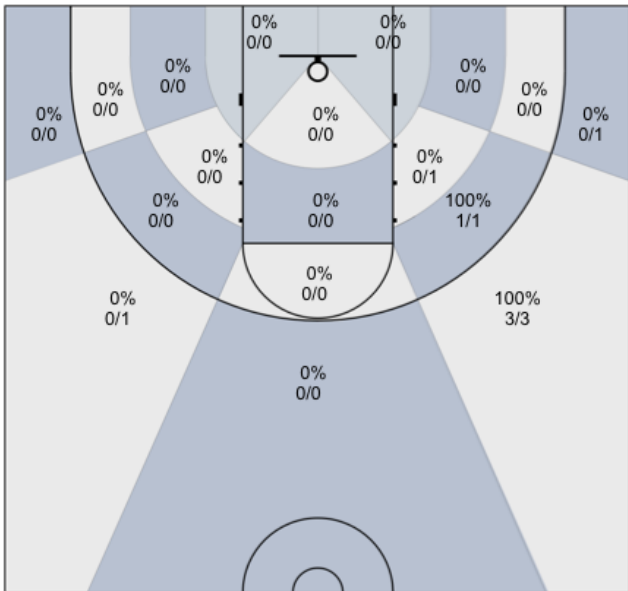

## Windsor Jaguars (Home) 51, Piner (Away) 58, 1/22/20

All Players: 38% (18/47)

Ruybalid: 50% (3/6)

Boyle: 57% (4/7)

Jernigan: 27% (3/11)

McBratney: 25% (2/8)

Mendoza: 56% (5/9)

Coolidge: 0% (0/2)

Beeler: 0% (0/3)

Daniel: 0% (0/0)

Evans: 100% (1/1)

Lane: 0% (0/0)

Sanders: 0% (0/0)

Avila: 0% (0/0)

Nagle: 0% (0/0)