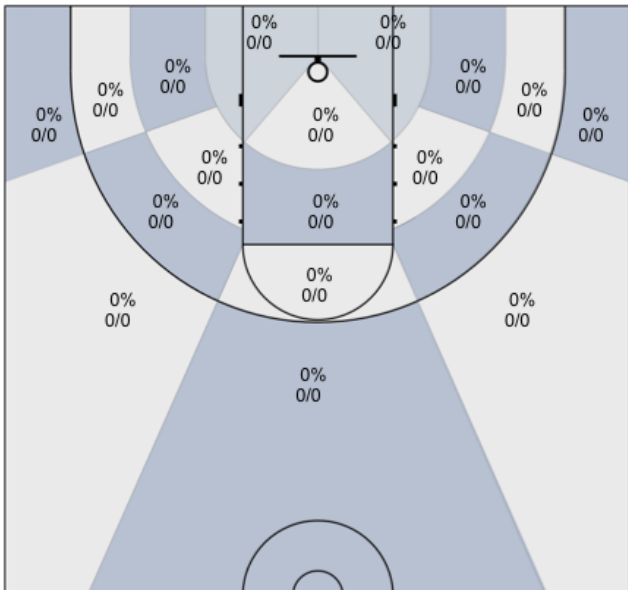

Beeler: 0% (0/3)

Daniel: 0% (0/0)

Evans: 100% (1/1)

Lane: 0% (0/0)

Sanders: 0% (0/0)

Avila: 0% (0/0)

Nagle: 0% (0/0)