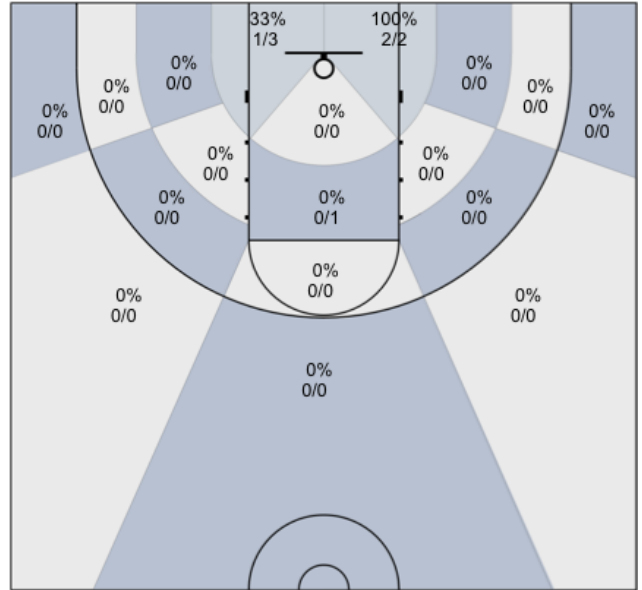

# Shot Zones (Zone Performance) Report

## Windsor Jaguars (Home) 51, Piner (Away) 58, 1/22/20

All Players: 38% (18/47)

Ruybalid: 50% (3/6)

Boyle: 57% (4/7)

Jernigan: 27% (3/11)

McBratney: 25% (2/8)

Mendoza: 56% (5/9)

Coolidge: 0% (0/2)