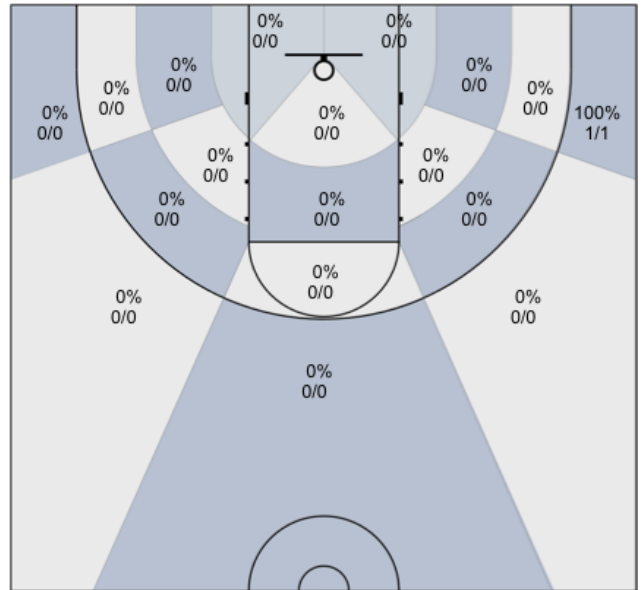

## Windsor Jaguars (Home) 51, Piner (Away) 58, 1/22/20

All Players: 38% (18/47)

Ruybalid: 50% (3/6)

Boyle: 57% (4/7)

Jernigan: 27% (3/11)

McBratney: 25% (2/8)

Mendoza: 56% (5/9)

Coolidge: 0% (0/2)

Beeler: 0% (0/3)

Daniel: 0% (0/0)

Evans: 100% (1/1)

Lane: 0% (0/0)

Sanders: 0% (0/0)

Avila: 0% (0/0)

Nagle: 0% (0/0)