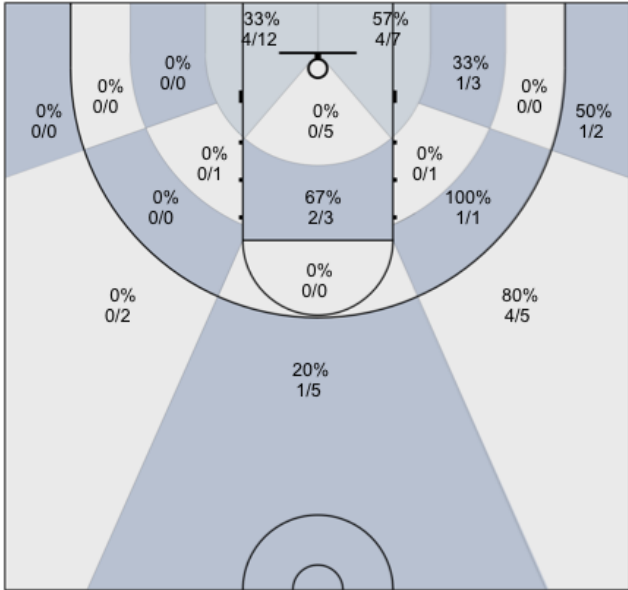

# Shot Zones (Zone Performance) Report

## Windsor Jaguars (Home) 51, Piner (Away) 58, 1/22/20

All Players: 38% (18/47)

Ruybalid: 50% (3/6)

Boyle: 57% (4/7)

Jernigan: 27% (3/11)

McBratney: 25% (2/8)

Mendoza: 56% (5/9)

Coolidge: 0% (0/2)