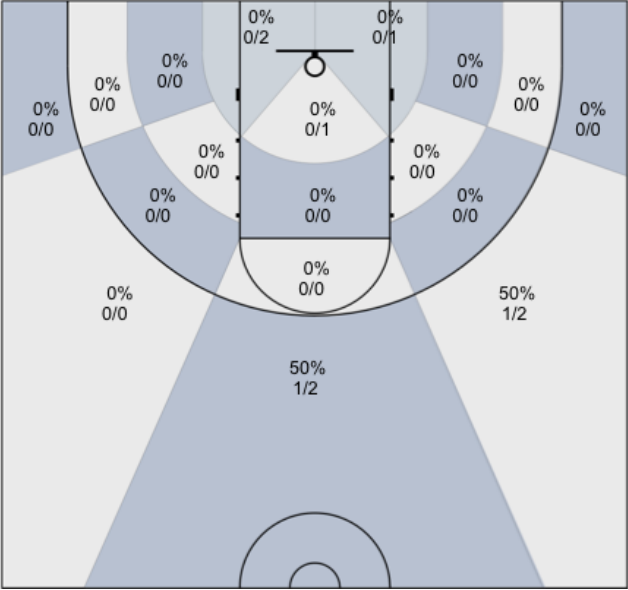

## Windsor Jaguars (Home) 51, Piner (Away) 58, 1/22/20

All Players: 38% (18/47)

Ruybalid: 50% (3/6)

Boyle: 57% (4/7)

Jernigan: 27% (3/11)

McBratney: 25% (2/8)

Mendoza: 56% (5/9)

Coolidge: 0% (0/2)

Beeler: 0% (0/3)

Daniel: 0% (0/0)

Evans: 100% (1/1)

Lane: 0% (0/0)

Sanders: 0% (0/0)

Avila: 0% (0/0)

Nagle: 0% (0/0)