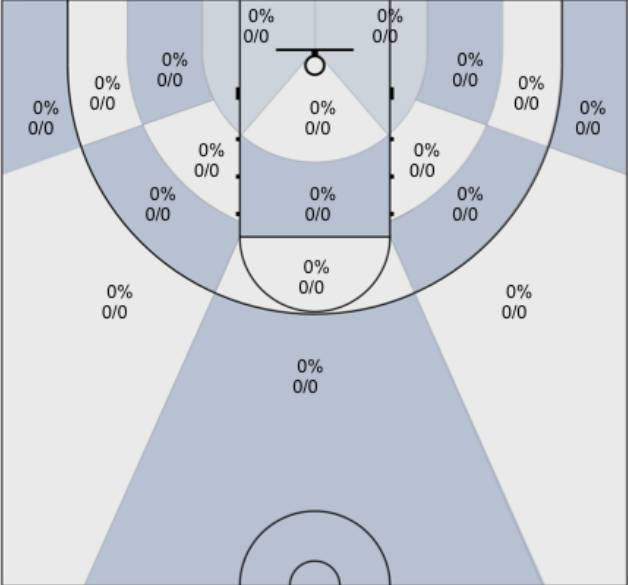

Beeler: 0% (0/3)

Daniel: 0% (0/0)

Evans: 100% (1/1)

Lane: 0% (0/0)

Sanders: 0% (0/0)

Avila: 0% (0/0)

Nagle: 0% (0/0)