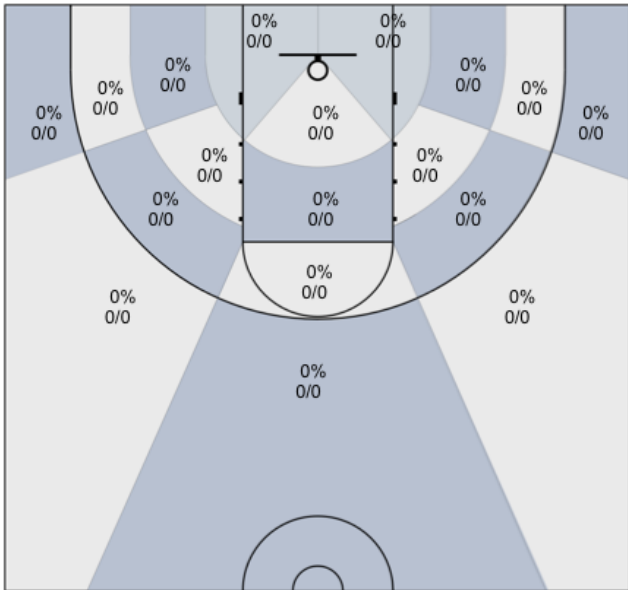

## Windsor Jaguars (Home) 51, Piner (Away) 58, 1/22/20

All Players: 38% (18/47)

Ruybalid: 50% (3/6)

Boyle: 57% (4/7)

Jernigan: 27% (3/11)

McBratney: 25% (2/8)

Mendoza: 56% (5/9)

Coolidge: 0% (0/2)

Beeler: 0% (0/3)

Daniel: 0% (0/0)

Evans: 100% (1/1)

Lane: 0% (0/0)

Sanders: 0% (0/0)

Avila: 0% (0/0)

Nagle: 0% (0/0)