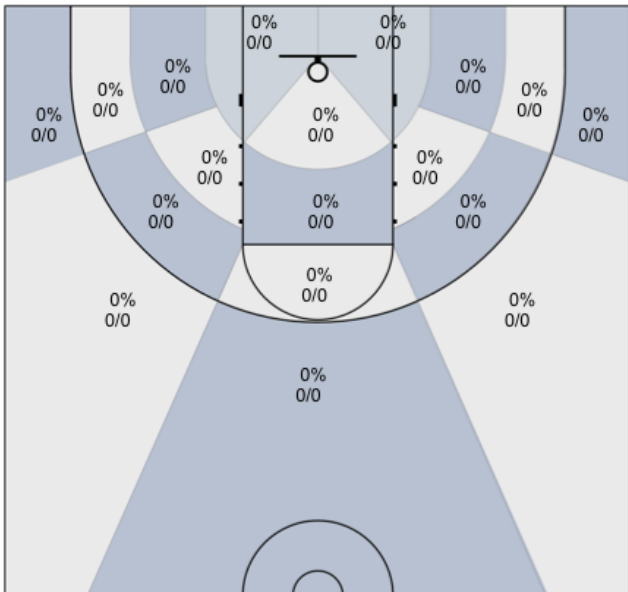

Shot Zones (Zone Performance) Report

Windsor Jaguars (Home) 53, Alameda (Away) 63, 1/11/20

All Players: 40% (19/47)

Ruybalid: 60% (3/5)

Boyle: 42% (5/12)

Jernigan: 40% (6/15)

McBratney: 25% (1/4)

Mendoza: 20% (1/5)

Coolidge: 0% (0/2)

Beeler: 100% (3/3)

Daniel: 0% (0/0)

Evans: 0% (0/1)

Lane: 0% (0/0)

Sanders: 0% (0/0)

Avila: 0% (0/0)

Nagle: 0% (0/0)