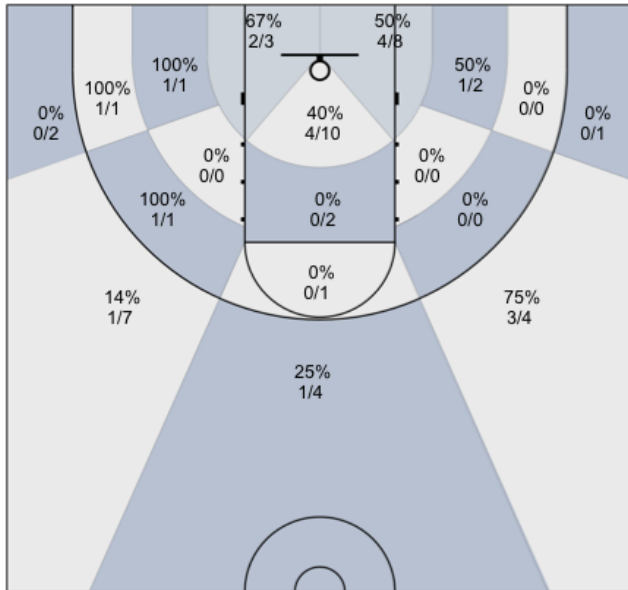

Shot Zones (Zone Performance) Report

Windsor Jaguars (Home) 53, Alameda (Away) 63, 1/11/20

All Players: 40% (19/47)

Ruybalid: 60% (3/5)

Boyle: 42% (5/12)

Jernigan: 40% (6/15)

McBratney: 25% (1/4)

Mendoza: 20% (1/5)

Coolidge: 0% (0/2)

Beeler: 100% (3/3)

Daniel: 0% (0/0)

Evans: 0% (0/1)

Lane: 0% (0/0)

Sanders: 0% (0/0)

Avila: 0% (0/0)

Nagle: 0% (0/0)