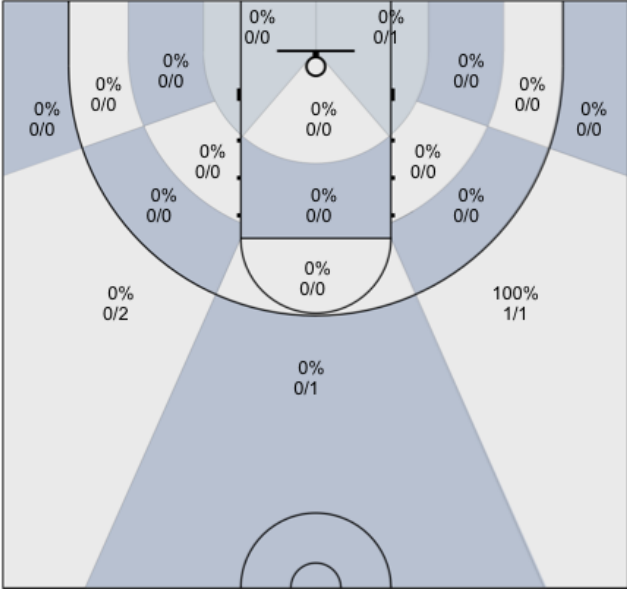

Shot Zones (Zone Performance) Report

Windsor Jaguars (Home) 53, Alameda (Away) 63, 1/11/20

All Players: 40% (19/47)

Ruybalid: 60% (3/5)

Boyle: 42% (5/12)

Jernigan: 40% (6/15)

McBratney: 25% (1/4)

Mendoza: 20% (1/5)

Coolidge: 0% (0/2)

Beeler: 100% (3/3)

Daniel: 0% (0/0)

Evans: 0% (0/1)

Lane: 0% (0/0)

Sanders: 0% (0/0)

Avila: 0% (0/0)

Nagle: 0% (0/0)