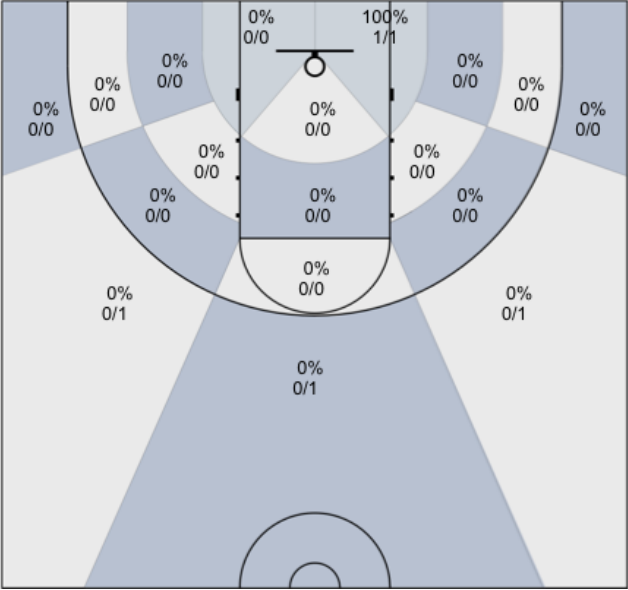

Shot Zones (Zone Performance) Report

Windsor Jaguars (Home) 53, Alameda (Away) 63, 1/11/20

All Players: 40% (19/47)

Ruybalid: 60% (3/5)

Boyle: 42% (5/12)

Jernigan: 40% (6/15)

McBratney: 25% (1/4)

Mendoza: 20% (1/5)

Coolidge: 0% (0/2)

Beeler: 100% (3/3)

Daniel: 0% (0/0)

Evans: 0% (0/1)

Lane: 0% (0/0)

Sanders: 0% (0/0)

Avila: 0% (0/0)

Nagle: 0% (0/0)