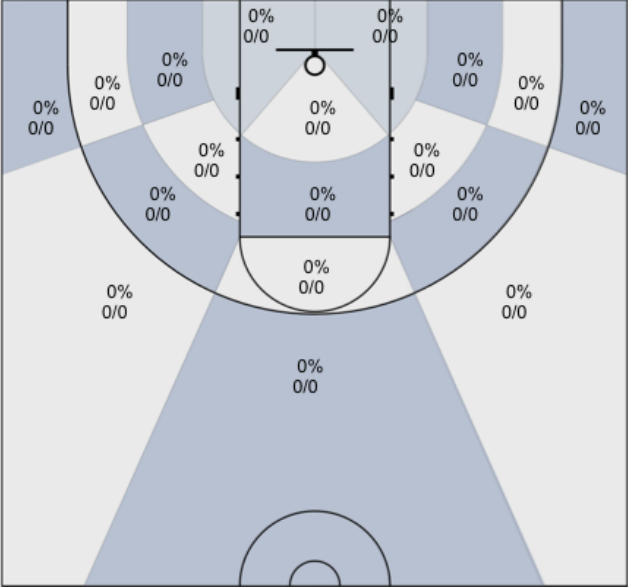

Coolidge: 0% (0/2)

Beeler: 100% (3/3)

Daniel: 0% (0/0)

Evans: 0% (0/1)

Lane: 0% (0/0)

Sanders: 0% (0/0)

Avila: 0% (0/0)

Nagle: 0% (0/0)