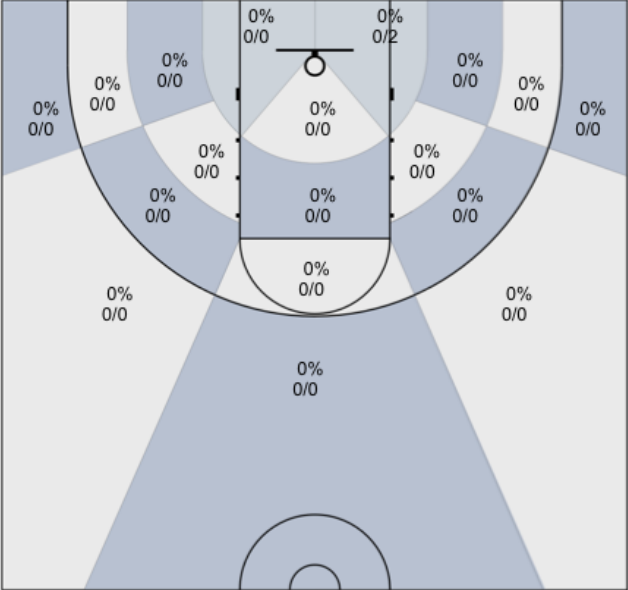

Shot Zones (Zone Performance) Report

Windsor Jaguars (Home) 53, Alameda (Away) 63, 1/11/20

All Players: 40% (19/47)

Ruybalid: 60% (3/5)

Boyle: 42% (5/12)

Jernigan: 40% (6/15)

McBratney: 25% (1/4)

Mendoza: 20% (1/5)

Coolidge: 0% (0/2)

Beeler: 100% (3/3)

Daniel: 0% (0/0)

Evans: 0% (0/1)

Lane: 0% (0/0)

Sanders: 0% (0/0)

Avila: 0% (0/0)

Nagle: 0% (0/0)