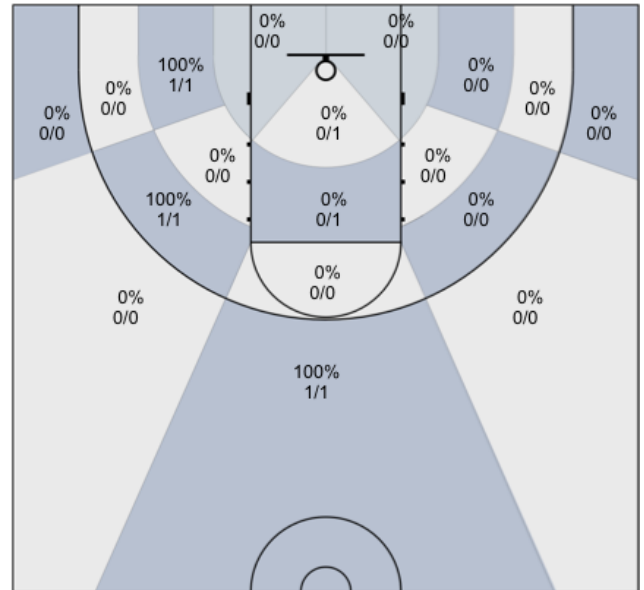

Shot Zones (Zone Performance) Report

Windsor Jaguars (Home) 53, Alameda (Away) 63, 1/11/20

All Players: 40% (19/47)

Ruybalid: 60% (3/5)

Boyle: 42% (5/12)

Jernigan: 40% (6/15)

McBratney: 25% (1/4)

Mendoza: 20% (1/5)

Coolidge: 0% (0/2)

Beeler: 100% (3/3)

Daniel: 0% (0/0)

Evans: 0% (0/1)

Lane: 0% (0/0)

Sanders: 0% (0/0)

Avila: 0% (0/0)

Nagle: 0% (0/0)