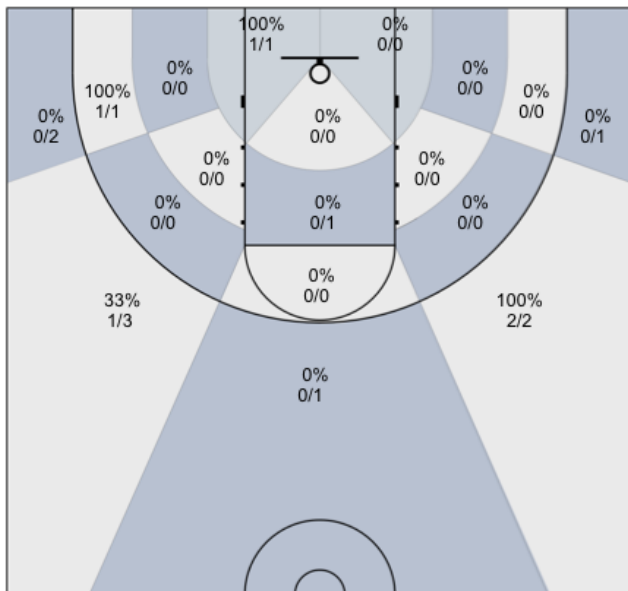

Shot Zones (Zone Performance) Report

Windsor Jaguars (Home) 53, Alameda (Away) 63, 1/11/20

All Players: 40% (19/47)

Ruybalid: 60% (3/5)

Boyle: 42% (5/12)

Jernigan: 40% (6/15)

McBratney: 25% (1/4)

Mendoza: 20% (1/5)

Coolidge: 0% (0/2)

Beeler: 100% (3/3)

Daniel: 0% (0/0)

Evans: 0% (0/1)

Lane: 0% (0/0)

Sanders: 0% (0/0)

Avila: 0% (0/0)

Nagle: 0% (0/0)