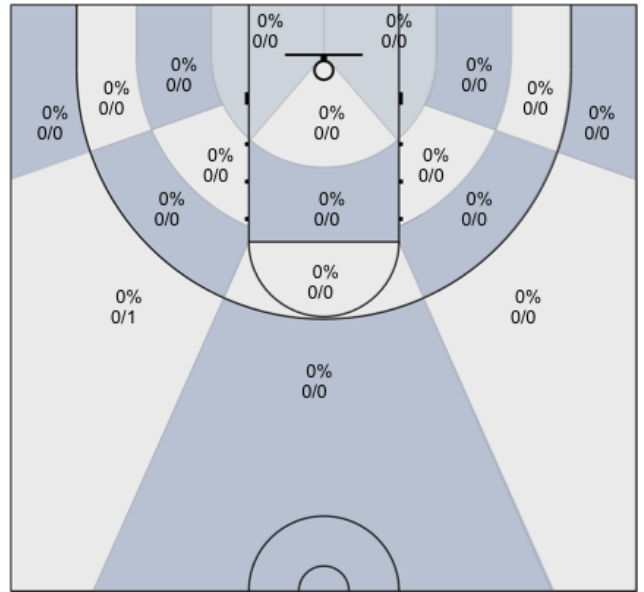

Coolidge: 0% (0/2)

Beeler: 100% (3/3)

Daniel: 0% (0/0)

Evans: 0% (0/1)

Lane: 0% (0/0)

Sanders: 0% (0/0)

Avila: 0% (0/0)

Nagle: 0% (0/0)