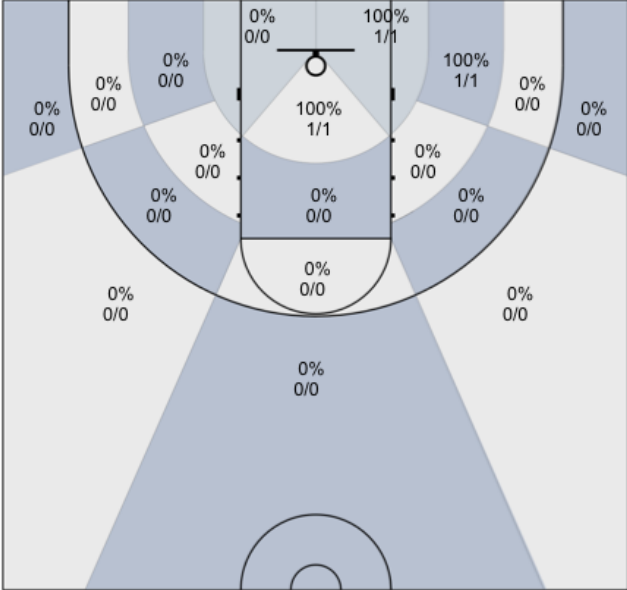

Shot Zones (Zone Performance) Report

Windsor Jaguars (Home) 53, Alameda (Away) 63, 1/11/20

All Players: 40% (19/47)

Ruybalid: 60% (3/5)

Boyle: 42% (5/12)

Jernigan: 40% (6/15)

McBratney: 25% (1/4)

Mendoza: 20% (1/5)

Coolidge: 0% (0/2)

Beeler: 100% (3/3)

Daniel: 0% (0/0)

Evans: 0% (0/1)

Lane: 0% (0/0)

Sanders: 0% (0/0)

Avila: 0% (0/0)

Nagle: 0% (0/0)