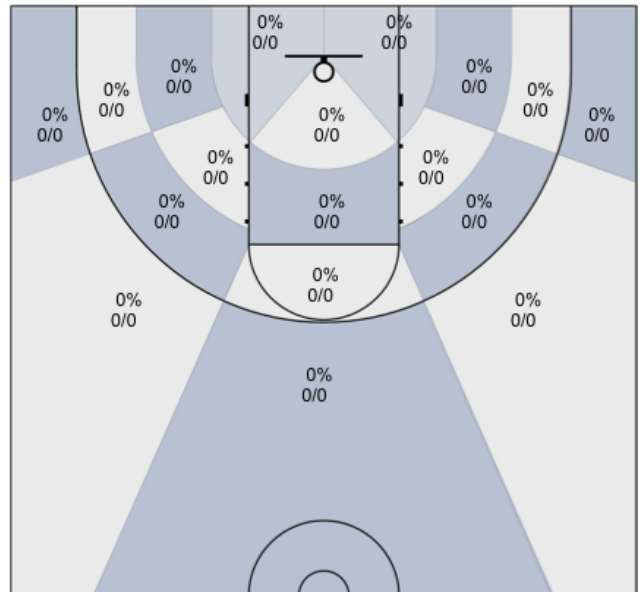

Coolidge: 0% (0/2)

Beeler: 100% (3/3)

Daniel: 0% (0/0)

Evans: 0% (0/1)

Lane: 0% (0/0)

Sanders: 0% (0/0)

Avila: 0% (0/0)

Nagle: 0% (0/0)