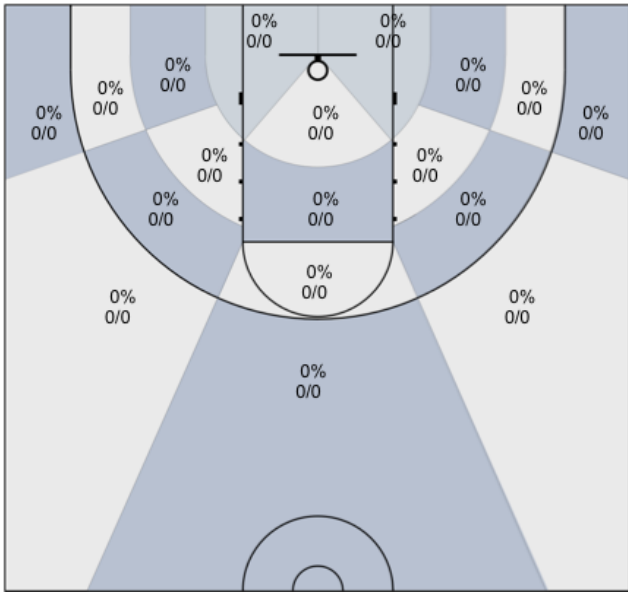

Shot Zones (Zone Performance) Report

Windsor Jaguars (Home) 53, Alameda (Away) 63, 1/11/20

All Players: 40% (19/47)

Ruybalid: 60% (3/5)

Boyle: 42% (5/12)

Jernigan: 40% (6/15)

McBratney: 25% (1/4)

Mendoza: 20% (1/5)

Coolidge: 0% (0/2)

Beeler: 100% (3/3)

Daniel: 0% (0/0)

Evans: 0% (0/1)

Lane: 0% (0/0)

Sanders: 0% (0/0)

Avila: 0% (0/0)

Nagle: 0% (0/0)