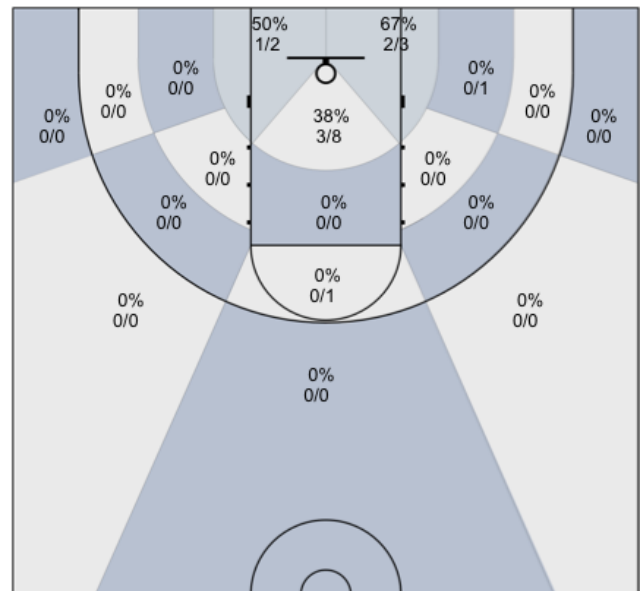

Shot Zones (Zone Performance) Report

Windsor Jaguars (Home) 53, Alameda (Away) 63, 1/11/20

All Players: 40% (19/47)

Ruybalid: 60% (3/5)

Boyle: 42% (5/12)

Jernigan: 40% (6/15)

McBratney: 25% (1/4)

Mendoza: 20% (1/5)

Coolidge: 0% (0/2)

Beeler: 100% (3/3)

Daniel: 0% (0/0)

Evans: 0% (0/1)

Lane: 0% (0/0)

Sanders: 0% (0/0)

Avila: 0% (0/0)

Nagle: 0% (0/0)