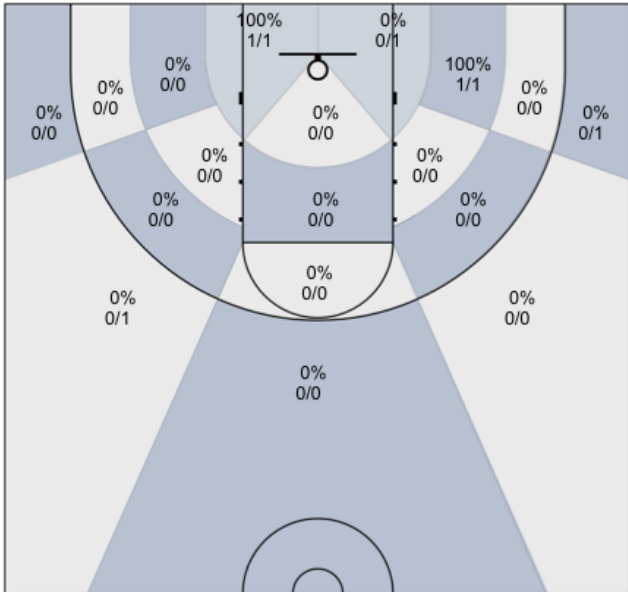

Shot Zones (Zone Performance) Report

Windsor Jaguars (Home) 59, Marin Academy (Away) 52

All Players: 37% (20/54)

Ruybalid: 40% (4/10)

Boyle: 40% (6/15)

Jernigan: 46% (6/13)

McBratney: 0% (0/0)

Mendoza: 17% (1/6)

Coolidge: 40% (2/5)

Beeler: 0% (0/0)

Daniel: 0% (0/0)

Evans: 33% (1/3)

Lane: 0% (0/0)

Sanders: 0% (0/2)

Avila: 0% (0/0)

Nagle: 0% (0/0)