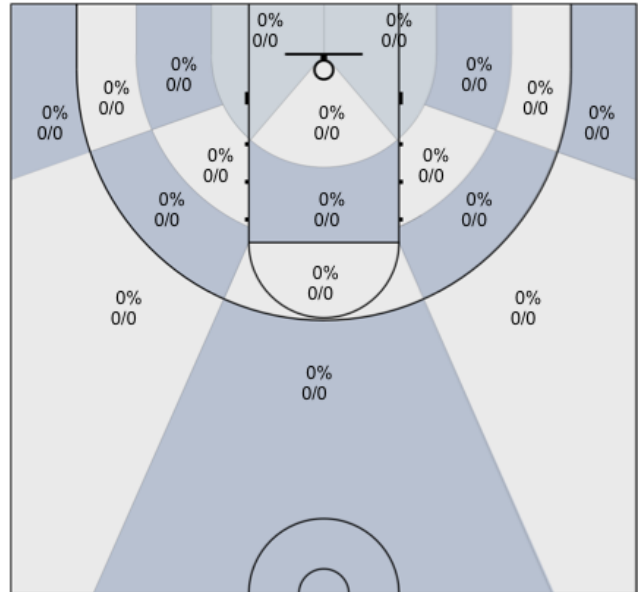

Shot Zones (Zone Performance) Report

Windsor Jaguars (Home) 59, Marin Academy (Away) 52

All Players: 37% (20/54)

Ruybalid: 40% (4/10)

Boyle: 40% (6/15)

Jernigan: 46% (6/13)

McBratney: 0% (0/0)

Mendoza: 17% (1/6)

Coolidge: 40% (2/5)

Beeler: 0% (0/0)

Daniel: 0% (0/0)

Evans: 33% (1/3)

Lane: 0% (0/0)

Sanders: 0% (0/2)

Avila: 0% (0/0)

Nagle: 0% (0/0)