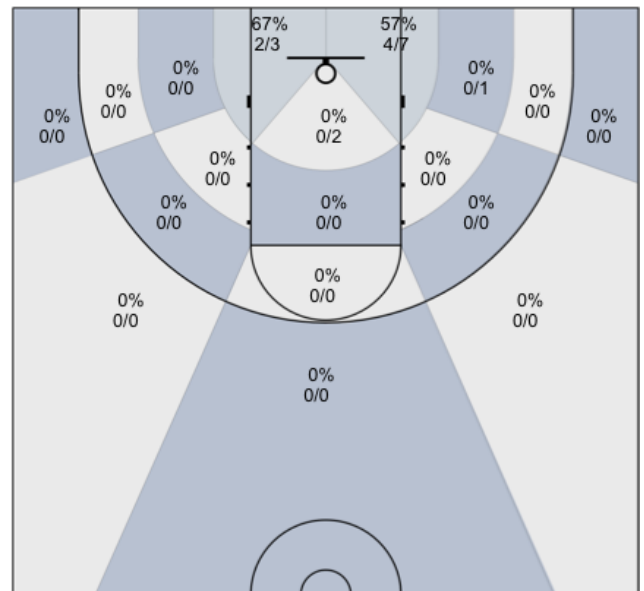

Shot Zones (Zone Performance) Report

Windsor Jaguars (Home) 59, Marin Academy (Away) 52

All Players: 37% (20/54)

Ruybalid: 40% (4/10)

Boyle: 40% (6/15)

Jernigan: 46% (6/13)

McBratney: 0% (0/0)

Mendoza: 17% (1/6)

Coolidge: 40% (2/5)

Beeler: 0% (0/0)

Daniel: 0% (0/0)

Evans: 33% (1/3)

Lane: 0% (0/0)

Sanders: 0% (0/2)

Avila: 0% (0/0)

Nagle: 0% (0/0)