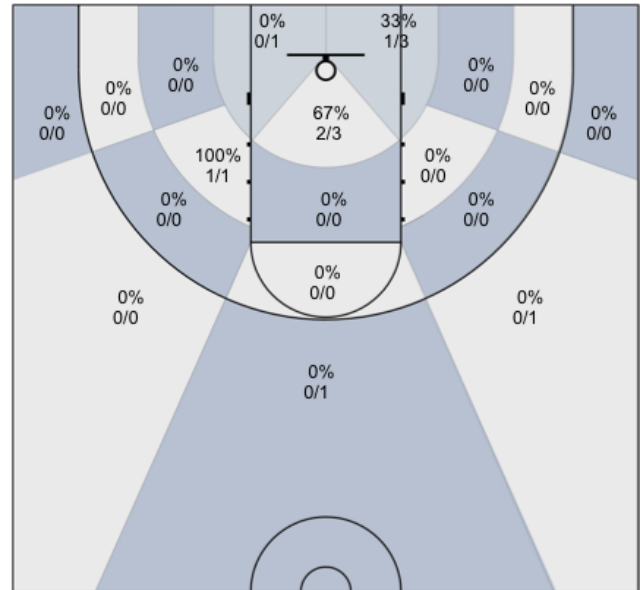

Shot Zones (Zone Performance) Report

Windsor Jaguars (Home) 59, Marin Academy (Away) 52

All Players: 37% (20/54)

Ruybalid: 40% (4/10)

Boyle: 40% (6/15)

Jernigan: 46% (6/13)

McBratney: 0% (0/0)

Mendoza: 17% (1/6)

Coolidge: 40% (2/5)

Beeler: 0% (0/0)

Daniel: 0% (0/0)

Evans: 33% (1/3)

Lane: 0% (0/0)

Sanders: 0% (0/2)

Avila: 0% (0/0)

Nagle: 0% (0/0)