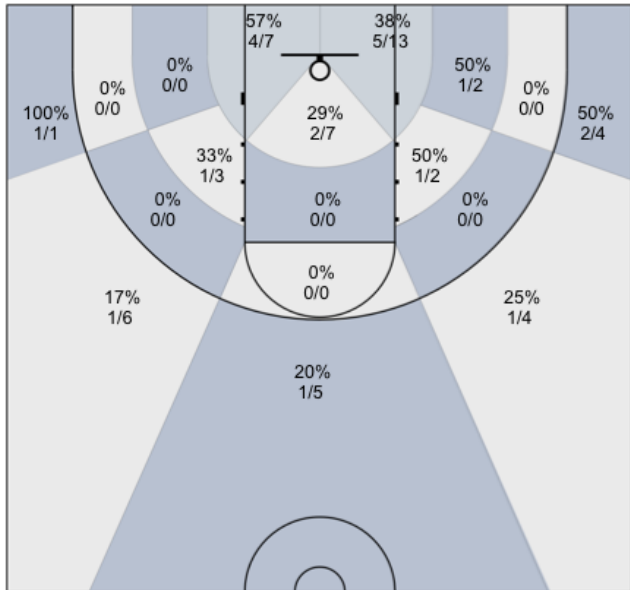

Shot Zones (Zone Performance) Report

Windsor Jaguars (Home) 59, Marin Academy (Away) 52

All Players: 37% (20/54)

Ruybalid: 40% (4/10)

Boyle: 40% (6/15)

Jernigan: 46% (6/13)

McBratney: 0% (0/0)

Mendoza: 17% (1/6)

Coolidge: 40% (2/5)

Beeler: 0% (0/0)

Daniel: 0% (0/0)

Evans: 33% (1/3)

Lane: 0% (0/0)

Sanders: 0% (0/2)

Avila: 0% (0/0)

Nagle: 0% (0/0)