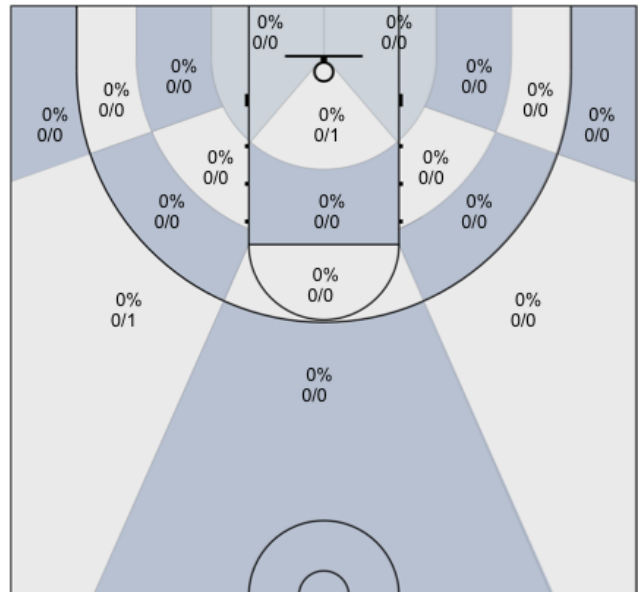

Shot Zones (Zone Performance) Report

Windsor Jaguars (Home) 59, Marin Academy (Away) 52

All Players: 37% (20/54)

Ruybalid: 40% (4/10)

Boyle: 40% (6/15)

Jernigan: 46% (6/13)

McBratney: 0% (0/0)

Mendoza: 17% (1/6)

Coolidge: 40% (2/5)

Beeler: 0% (0/0)

Daniel: 0% (0/0)

Evans: 33% (1/3)

Lane: 0% (0/0)

Sanders: 0% (0/2)

Avila: 0% (0/0)

Nagle: 0% (0/0)