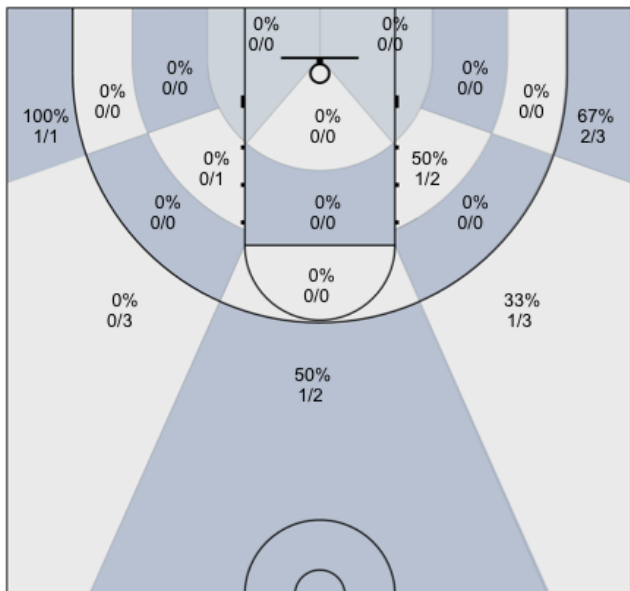

Shot Zones (Zone Performance) Report

Windsor Jaguars (Home) 59, Marin Academy (Away) 52

All Players: 37% (20/54)

Ruybalid: 40% (4/10)

Boyle: 40% (6/15)

Jernigan: 46% (6/13)

McBratney: 0% (0/0)

Mendoza: 17% (1/6)

Coolidge: 40% (2/5)

Beeler: 0% (0/0)

Daniel: 0% (0/0)

Evans: 33% (1/3)

Lane: 0% (0/0)

Sanders: 0% (0/2)

Avila: 0% (0/0)

Nagle: 0% (0/0)