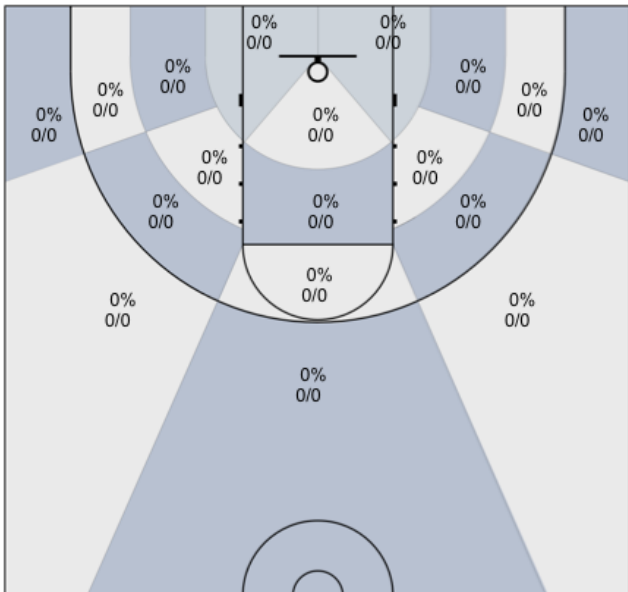

Shot Zones (Zone Performance) Report

Windsor Jaguars (Home) 59, Marin Academy (Away) 52

All Players: 37% (20/54)

Ruybalid: 40% (4/10)

Boyle: 40% (6/15)

Jernigan: 46% (6/13)

McBratney: 0% (0/0)

Mendoza: 17% (1/6)

Coolidge: 40% (2/5)

Beeler: 0% (0/0)

Daniel: 0% (0/0)

Evans: 33% (1/3)

Lane: 0% (0/0)

Sanders: 0% (0/2)

Avila: 0% (0/0)

Nagle: 0% (0/0)