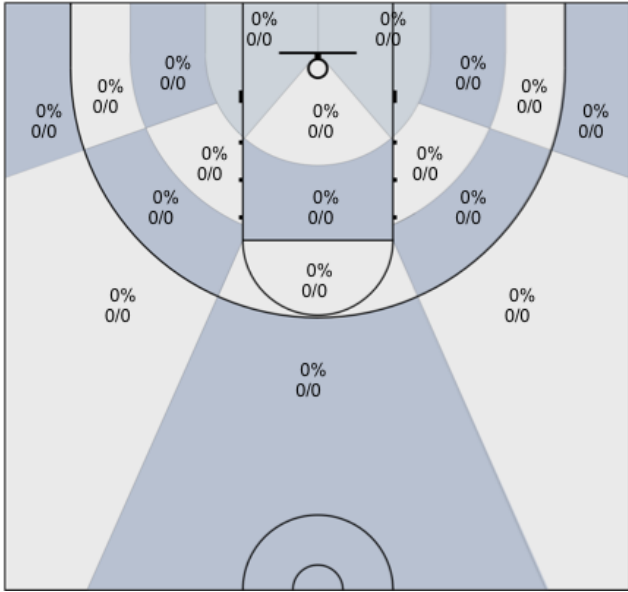

Shot Zones (Zone Performance) Report

Windsor Jaguars (Home) 59, Marin Academy (Away) 52

All Players: 37% (20/54)

Ruybalid: 40% (4/10)

Boyle: 40% (6/15)

Jernigan: 46% (6/13)

McBratney: 0% (0/0)

Mendoza: 17% (1/6)

Coolidge: 40% (2/5)

Beeler: 0% (0/0)

Daniel: 0% (0/0)

Evans: 33% (1/3)

Lane: 0% (0/0)

Sanders: 0% (0/2)

Avila: 0% (0/0)

Nagle: 0% (0/0)