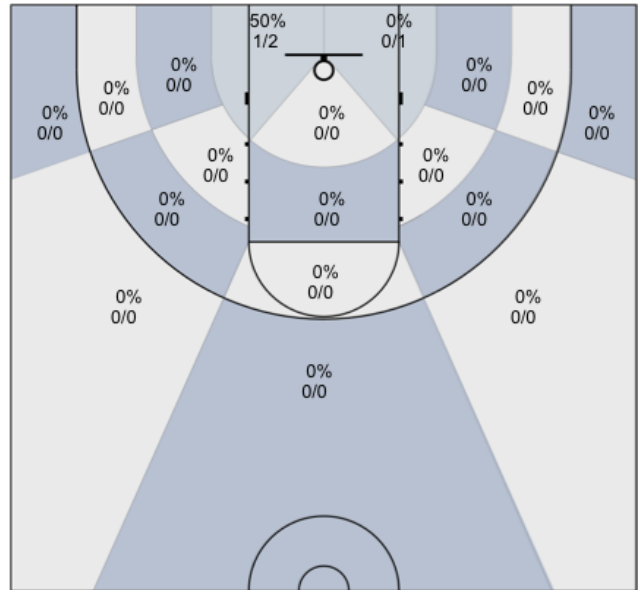

Shot Zones (Zone Performance) Report

Windsor Jaguars (Home) 59, Marin Academy (Away) 52

All Players: 37% (20/54)

Ruybalid: 40% (4/10)

Boyle: 40% (6/15)

Jernigan: 46% (6/13)

McBratney: 0% (0/0)

Mendoza: 17% (1/6)

Coolidge: 40% (2/5)

Beeler: 0% (0/0)

Daniel: 0% (0/0)

Evans: 33% (1/3)

Lane: 0% (0/0)

Sanders: 0% (0/2)

Avila: 0% (0/0)

Nagle: 0% (0/0)