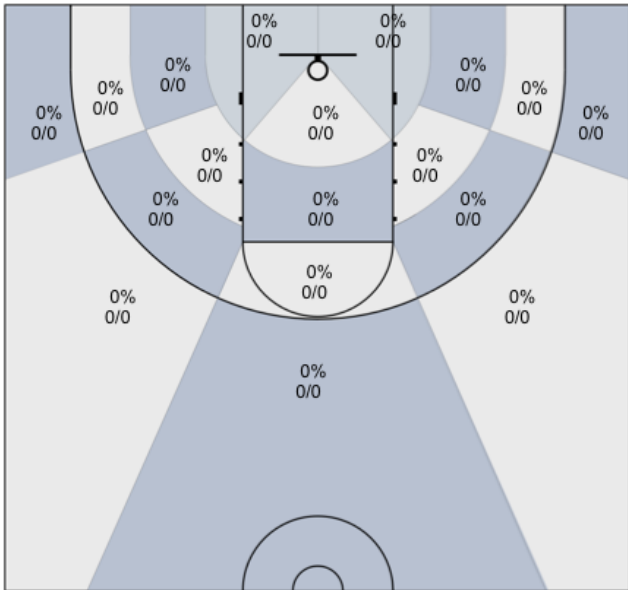

Shot Zones (Zone Performance) Report

Windsor Jaguars (Home) 59, Marin Academy (Away) 52

All Players: 37% (20/54)

Ruybalid: 40% (4/10)

Boyle: 40% (6/15)

Jernigan: 46% (6/13)

McBratney: 0% (0/0)

Mendoza: 17% (1/6)

Coolidge: 40% (2/5)

Beeler: 0% (0/0)

Daniel: 0% (0/0)

Evans: 33% (1/3)

Lane: 0% (0/0)

Sanders: 0% (0/2)

Avila: 0% (0/0)

Nagle: 0% (0/0)