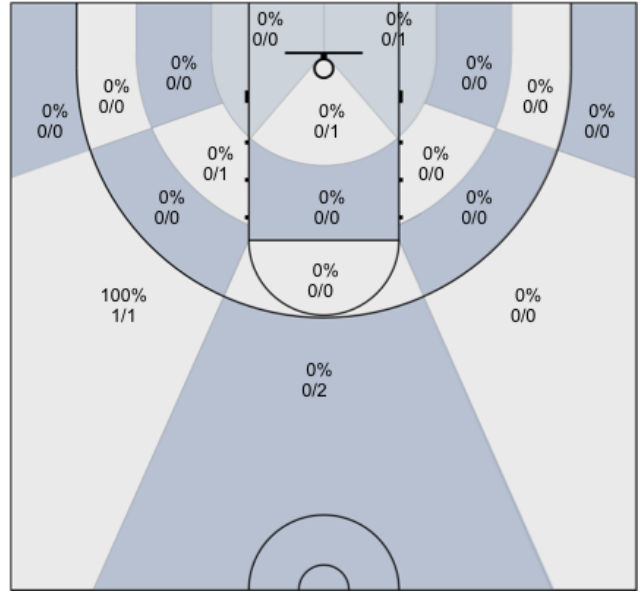

Shot Zones (Zone Performance) Report

Windsor Jaguars (Home) 59, Marin Academy (Away) 52

All Players: 37% (20/54)

Ruybalid: 40% (4/10)

Boyle: 40% (6/15)

Jernigan: 46% (6/13)

McBratney: 0% (0/0)

Mendoza: 17% (1/6)

Coolidge: 40% (2/5)

Beeler: 0% (0/0)

Daniel: 0% (0/0)

Evans: 33% (1/3)

Lane: 0% (0/0)

Sanders: 0% (0/2)

Avila: 0% (0/0)

Nagle: 0% (0/0)