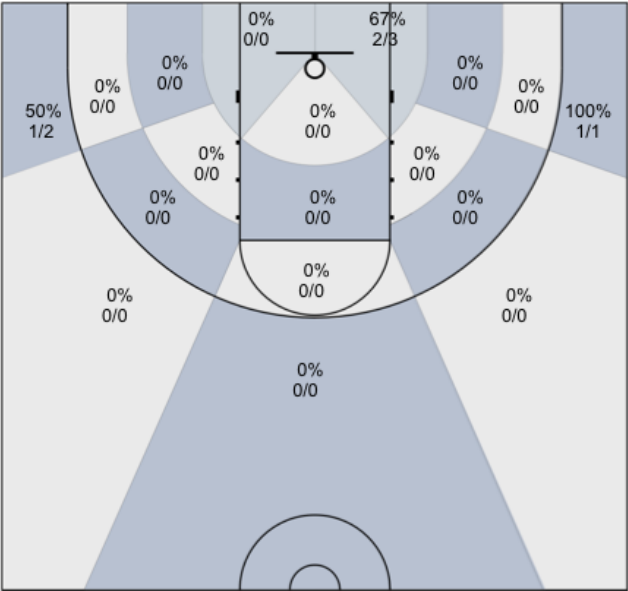

McBratney: 67% (4/6)

Mendoza: 36% (5/14)

Coolidge: 0% (0/0)

Beeler: 0% (0/1)

Daniel: 0% (0/0)

Evans: 50% (2/4)

Lane: 0% (0/0)

Sanders: 0% (0/3)