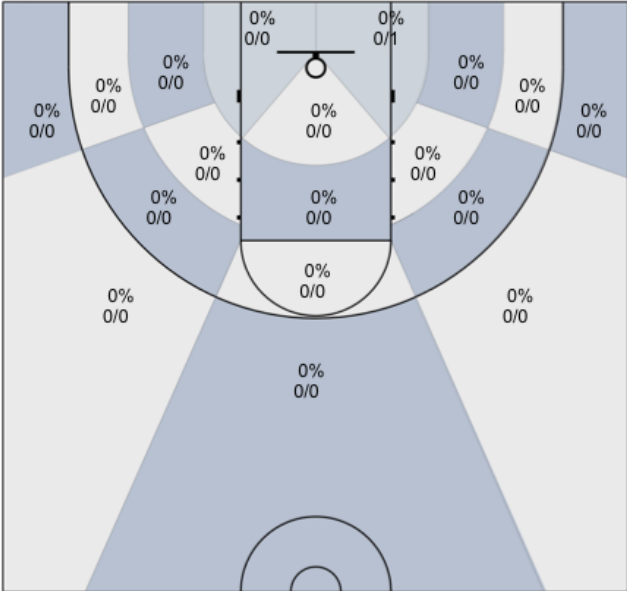

McBratney: 67% (4/6)

Mendoza: 36% (5/14)

Coolidge: 0% (0/0)

Beeler: 0% (0/1)

Daniel: 0% (0/0)

Evans: 50% (2/4)

Lane: 0% (0/0)

Sanders: 0% (0/3)