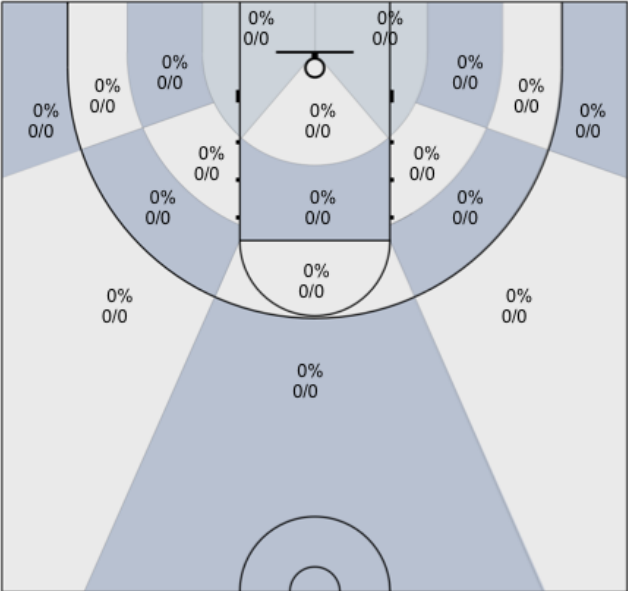

McBratney: 67% (4/6)

Mendoza: 36% (5/14)

Coolidge: 0% (0/0)

Beeler: 0% (0/1)

Daniel: 0% (0/0)

Evans: 50% (2/4)

Lane: 0% (0/0)

Sanders: 0% (0/3)