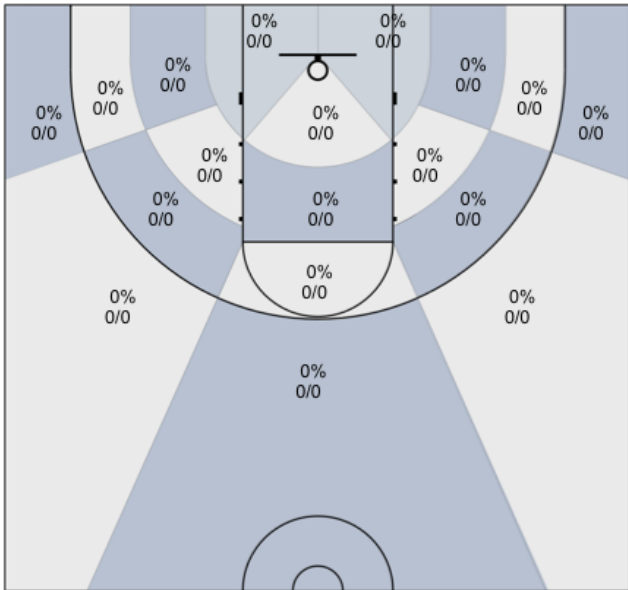

McBratney: 67% (4/6)

Mendoza: 36% (5/14)

Coolidge: 0% (0/0)

Beeler: 0% (0/1)

Daniel: 0% (0/0)

Evans: 50% (2/4)

Lane: 0% (0/0)

Sanders: 0% (0/3)