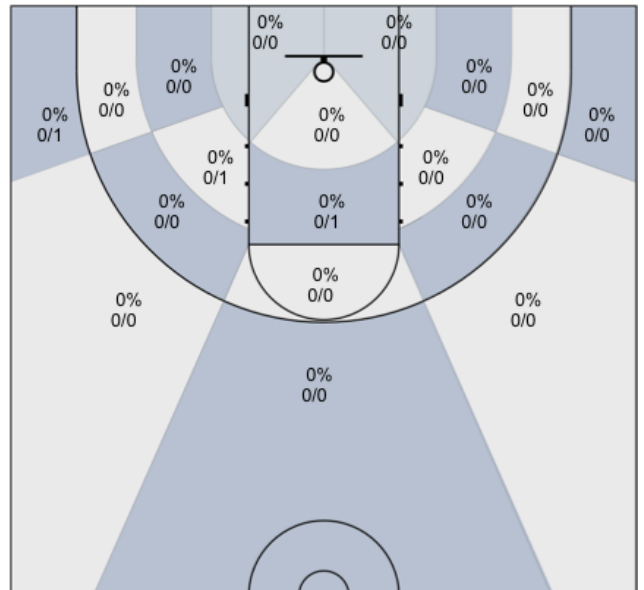

McBratney: 67% (4/6)

Mendoza: 36% (5/14)

Coolidge: 0% (0/0)

Beeler: 0% (0/1)

Daniel: 0% (0/0)

Evans: 50% (2/4)

Lane: 0% (0/0)

Sanders: 0% (0/3)