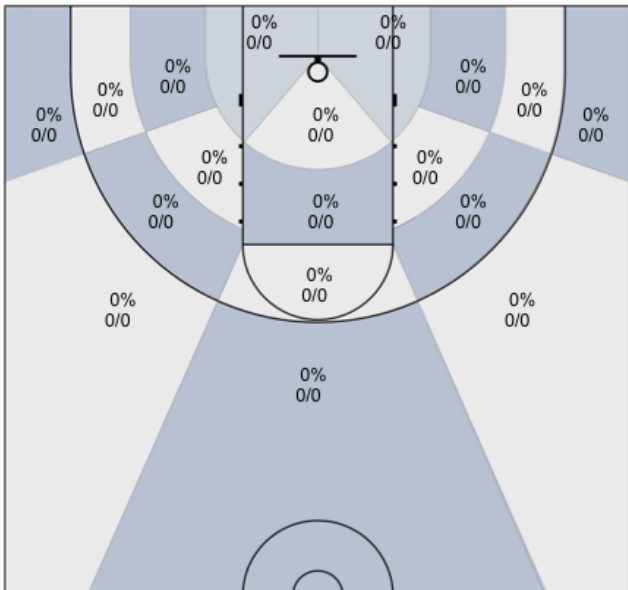

McBratney: 67% (4/6)

Mendoza: 36% (5/14)

Coolidge: 0% (0/0)

Beeler: 0% (0/1)

Daniel: 0% (0/0)

Evans: 50% (2/4)

Lane: 0% (0/0)

Sanders: 0% (0/3)