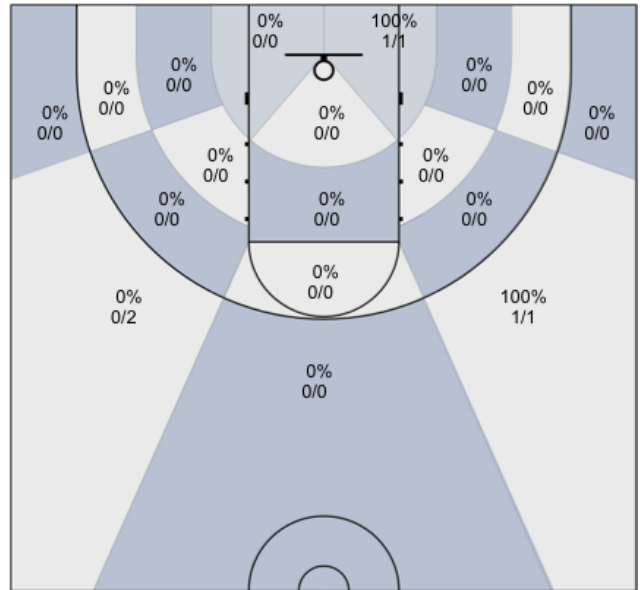

McBratney: 67% (4/6)

Mendoza: 36% (5/14)

Coolidge: 0% (0/0)

Beeler: 0% (0/1)

Daniel: 0% (0/0)

Evans: 50% (2/4)

Lane: 0% (0/0)

Sanders: 0% (0/3)