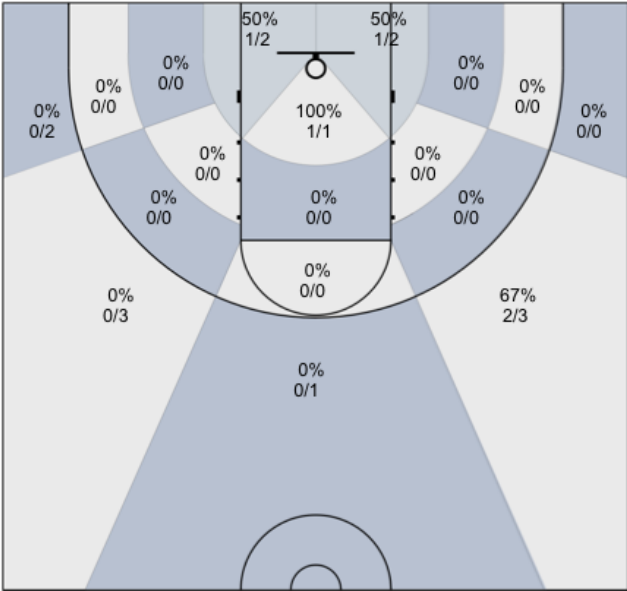

McBratney: 67% (4/6)

Mendoza: 36% (5/14)

Coolidge: 0% (0/0)

Beeler: 0% (0/1)

Daniel: 0% (0/0)

Evans: 50% (2/4)

Lane: 0% (0/0)

Sanders: 0% (0/3)