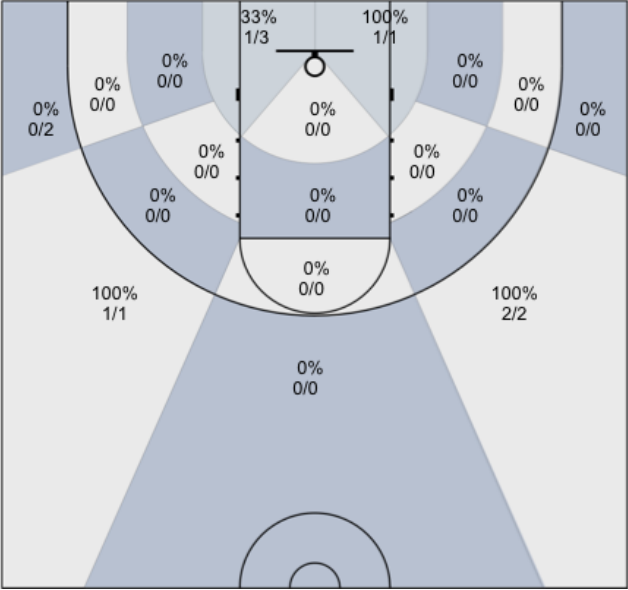

Shot Zones (Zone Performance) Report

Windsor Jaguars (Home) 74, Santa Rosa (Away) 64, 1/7/20

All Players: 50% (27/54)

Ruybalid: 50% (4/8)

Boyle: 71% (5/7)

Jernigan: 41% (7/17)

McBratney: 56% (5/9)

Mendoza: 62% (5/8)

Coolidge: 0% (0/0)

Beeler: 0% (0/2)

Daniel: 0% (0/0)

Evans: 0% (0/1)

Lane: 0% (0/0)

Sanders: 0% (0/1)

Avila: 0% (0/0)

Nagle: 0% (0/0)