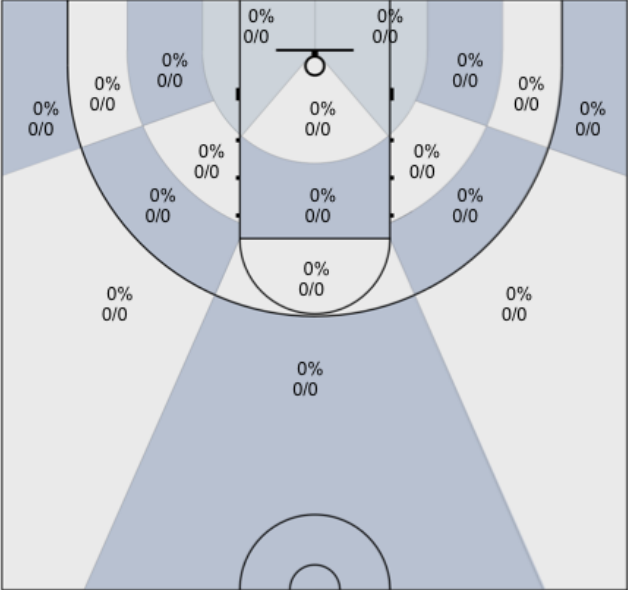

Shot Zones (Zone Performance) Report

Windsor Jaguars (Home) 74, Santa Rosa (Away) 64, 1/7/20

All Players: 50% (27/54)

Ruybalid: 50% (4/8)

Boyle: 71% (5/7)

Jernigan: 41% (7/17)

McBratney: 56% (5/9)

Mendoza: 62% (5/8)

Coolidge: 0% (0/0)

Beeler: 0% (0/2)

Daniel: 0% (0/0)

Evans: 0% (0/1)

Lane: 0% (0/0)

Sanders: 0% (0/1)

Avila: 0% (0/0)

Nagle: 0% (0/0)