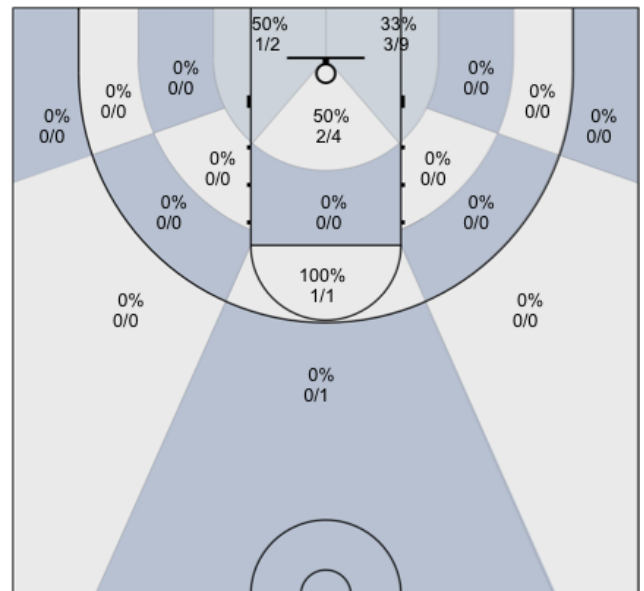

Shot Zones (Zone Performance) Report

Windsor Jaguars (Home) 74, Santa Rosa (Away) 64, 1/7/20

All Players: 50% (27/54)

Ruybalid: 50% (4/8)

Boyle: 71% (5/7)

Jernigan: 41% (7/17)

McBratney: 56% (5/9)

Mendoza: 62% (5/8)

Coolidge: 0% (0/0)

Beeler: 0% (0/2)

Daniel: 0% (0/0)

Evans: 0% (0/1)

Lane: 0% (0/0)

Sanders: 0% (0/1)

Avila: 0% (0/0)

Nagle: 0% (0/0)