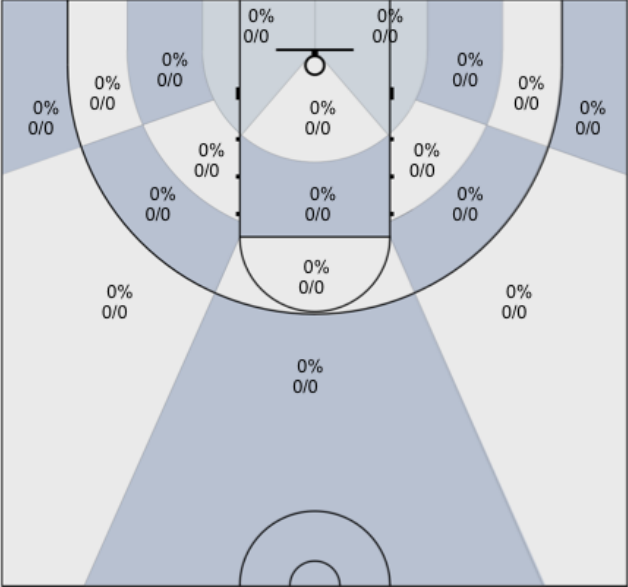

Coolidge: 0% (0/0)

Beeler: 0% (0/2)

Daniel: 0% (0/0)

Evans: 0% (0/1)

Lane: 0% (0/0)

Sanders: 0% (0/1)

Avila: 0% (0/0)

Nagle: 0% (0/0)