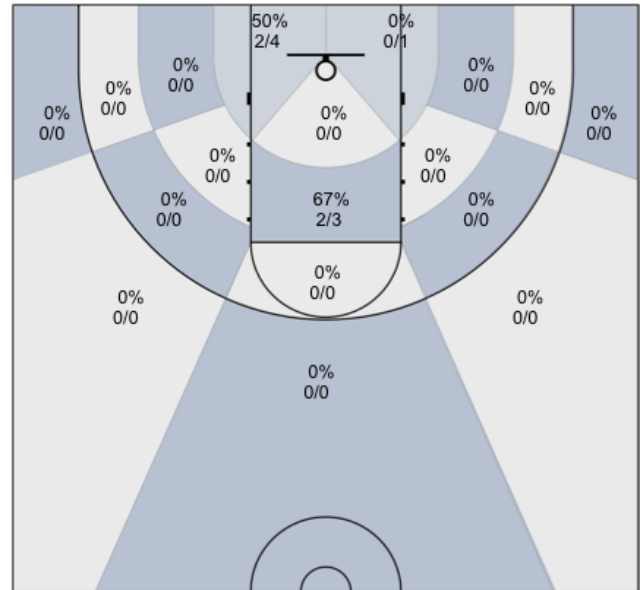

Shot Zones (Zone Performance) Report

Windsor Jaguars (Home) 74, Santa Rosa (Away) 64, 1/7/20

All Players: 50% (27/54)

Ruybalid: 50% (4/8)

Boyle: 71% (5/7)

Jernigan: 41% (7/17)

McBratney: 56% (5/9)

Mendoza: 62% (5/8)

Coolidge: 0% (0/0)

Beeler: 0% (0/2)

Daniel: 0% (0/0)

Evans: 0% (0/1)

Lane: 0% (0/0)

Sanders: 0% (0/1)

Avila: 0% (0/0)

Nagle: 0% (0/0)