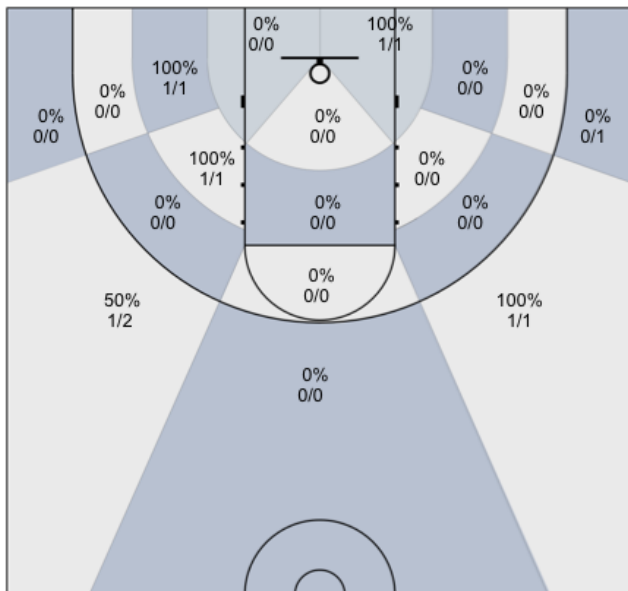

Shot Zones (Zone Performance) Report

Windsor Jaguars (Home) 74, Santa Rosa (Away) 64, 1/7/20

All Players: 50% (27/54)

Ruybalid: 50% (4/8)

Boyle: 71% (5/7)

Jernigan: 41% (7/17)

McBratney: 56% (5/9)

Mendoza: 62% (5/8)

Coolidge: 0% (0/0)

Beeler: 0% (0/2)

Daniel: 0% (0/0)

Evans: 0% (0/1)

Lane: 0% (0/0)

Sanders: 0% (0/1)

Avila: 0% (0/0)

Nagle: 0% (0/0)