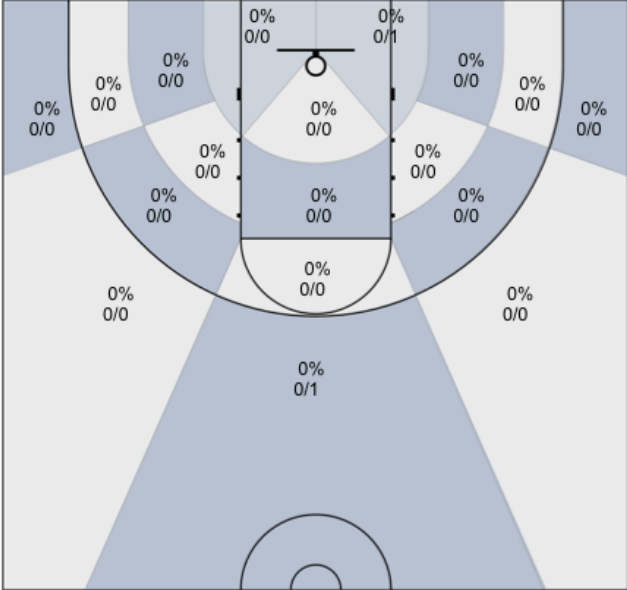

Beeler: 0% (0/2)