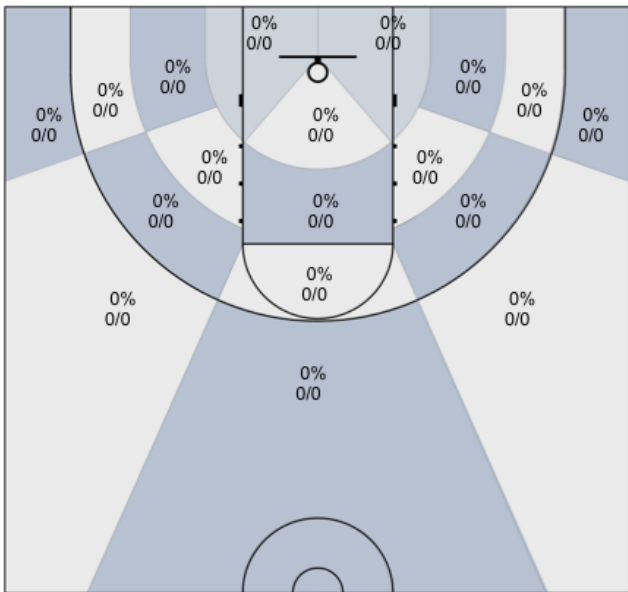

Shot Zones (Zone Performance) Report

Windsor Jaguars (Home) 74, Santa Rosa (Away) 64, 1/7/20

All Players: 50% (27/54)

Ruybalid: 50% (4/8)

Boyle: 71% (5/7)

Jernigan: 41% (7/17)

McBratney: 56% (5/9)

Mendoza: 62% (5/8)

Coolidge: 0% (0/0)

Beeler: 0% (0/2)

Daniel: 0% (0/0)

Evans: 0% (0/1)

Lane: 0% (0/0)

Sanders: 0% (0/1)

Avila: 0% (0/0)

Nagle: 0% (0/0)