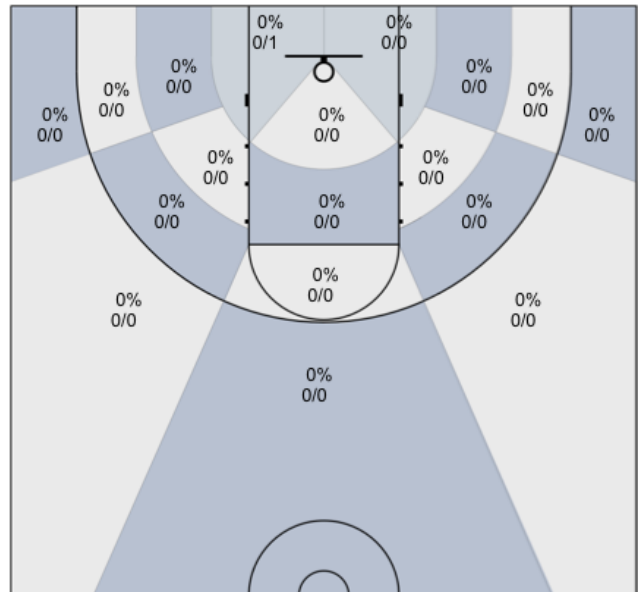

Coolidge: 0% (0/0)

Beeler: 0% (0/2)

Daniel: 0% (0/0)

Evans: 0% (0/1)

Lane: 0% (0/0)

Sanders: 0% (0/1)

Avila: 0% (0/0)

Nagle: 0% (0/0)