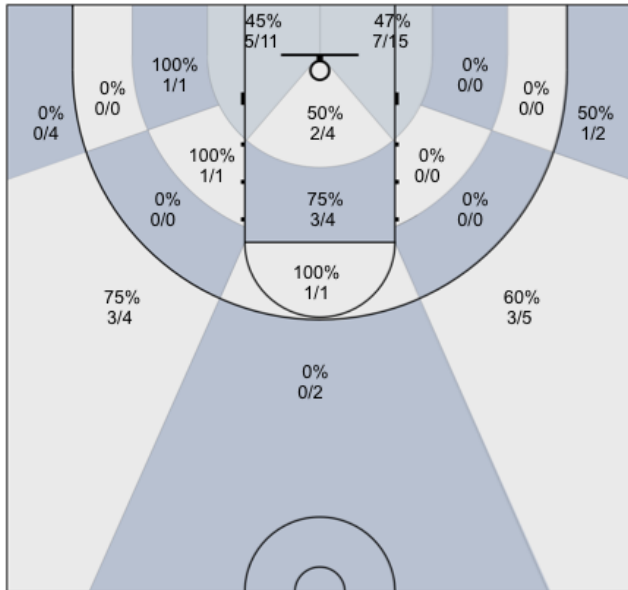

Shot Zones (Zone Performance) Report

Windsor Jaguars (Home) 74, Santa Rosa (Away) 64, 1/7/20

All Players: 50% (27/54)

Ruybalid: 50% (4/8)

Boyle: 71% (5/7)

Jernigan: 41% (7/17)

McBratney: 56% (5/9)

Mendoza: 62% (5/8)

Coolidge: 0% (0/0)

Beeler: 0% (0/2)

Daniel: 0% (0/0)

Evans: 0% (0/1)

Lane: 0% (0/0)

Sanders: 0% (0/1)

Avila: 0% (0/0)

Nagle: 0% (0/0)