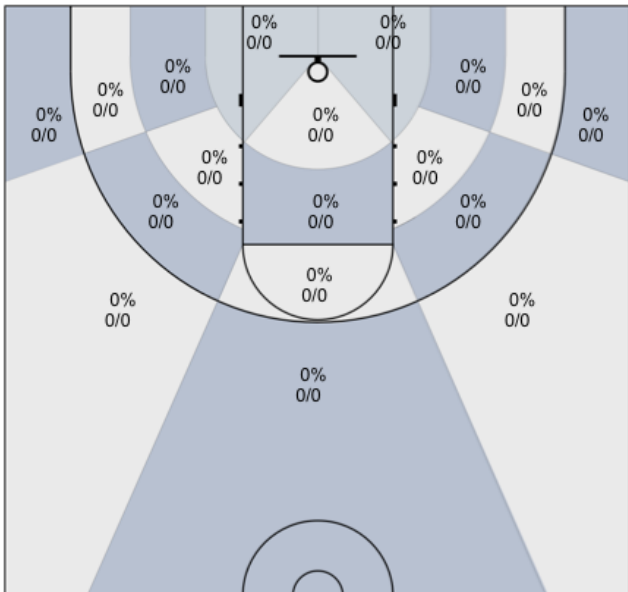

Coolidge: 0% (0/0)

Beeler: 0% (0/2)

Daniel: 0% (0/0)

Evans: 0% (0/1)

Lane: 0% (0/0)

Sanders: 0% (0/1)

Avila: 0% (0/0)

Nagle: 0% (0/0)