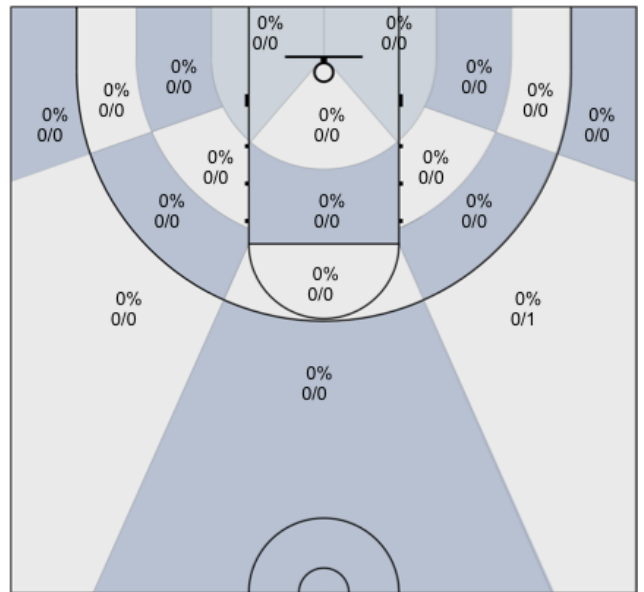

Coolidge: 0% (0/0)

Beeler: 0% (0/2)

Daniel: 0% (0/0)

Evans: 0% (0/1)

Lane: 0% (0/0)

Sanders: 0% (0/1)

Avila: 0% (0/0)

Nagle: 0% (0/0)