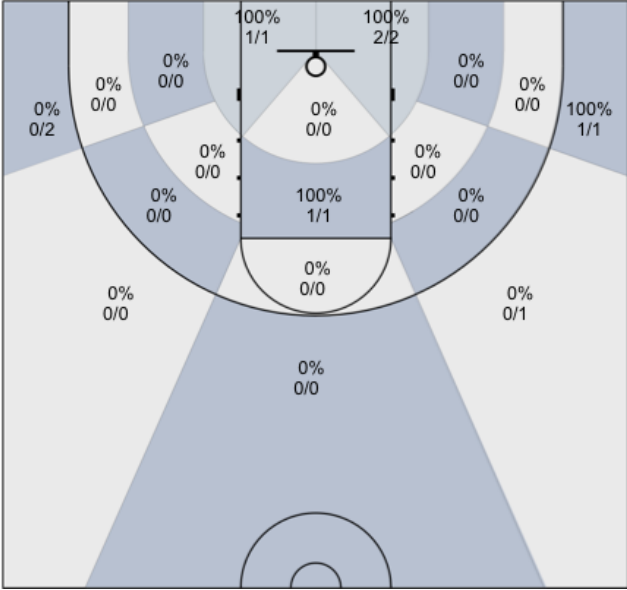

Shot Zones (Zone Performance) Report

Windsor Jaguars (Home) 74, Santa Rosa (Away) 64, 1/7/20

All Players: 50% (27/54)

Ruybalid: 50% (4/8)

Boyle: 71% (5/7)

Jernigan: 41% (7/17)

McBratney: 56% (5/9)

Mendoza: 62% (5/8)